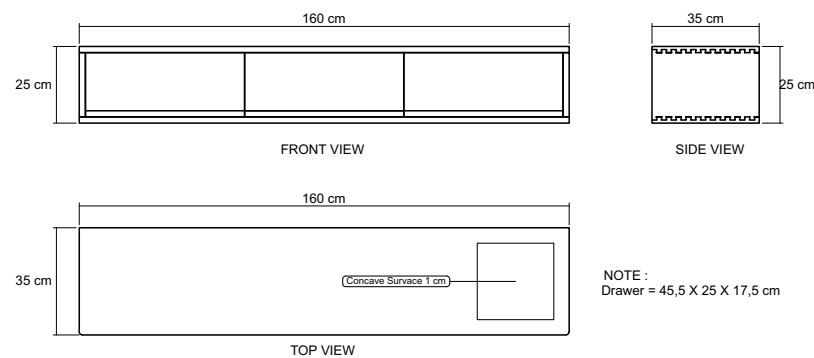

## DESCRIPTION

Suitable for tight spaces, the pieces fit perfectly side by side and rests well on vertical surfaces.

**DIMENSIONS** : 160 x 35 x 25 cm

**PACKING SIZE** : 165 x 40 x 30 cm

**CBM** : 0.20

## TECHNICAL DRAWING