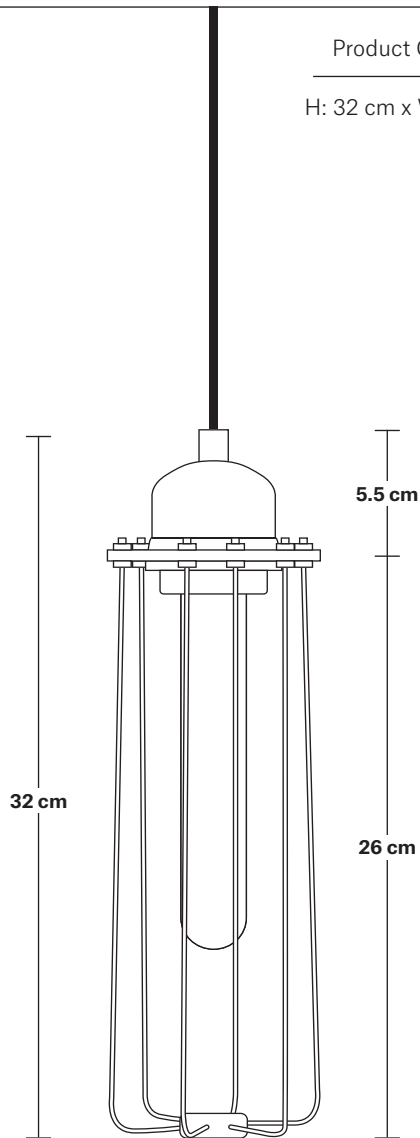

Orlando Cylinder Pendant - 3 Inch

Product Code: OR-CYP3

H: 32 cm x W: 8 cm x D: 8 cm

SPECIFICATIONS

We meet all UK and EU lighting and safety regulations.

Our products are hand finished to ensure an authentic vintage look and therefore they may vary slightly from those shown in the images.

Bulb required: Standard screw (E27) fitting, max 40W.

Shade weight: 0.3 kg | **Holder weight:** 0.2 kg

Maximum weight: 0.5 kg

INFORMATION

Finishes: Brass and Pewter.

Ready to be installed, installation required.

Wall mount screws not included.

Holders available: Brass and Pewter.

Flex: 1m Black Round Fabric Flex.

Ceiling rose: Brass and Pewter.

DIMENSIONS

Shade Diameter: 8 cm / 3.1"

Shade Height (no holder): 26 cm / 10.4"

Holder Diameter: 7 cm / 2.8"

Holder Height: 6 cm / 2.4"

Ceiling Rose Diameter: 12 cm / 4.9"

Ceiling Rose Height: 4 cm / 1.6"

INDUSTVILLE

Orlando Cylinder - 3 Inch - Pewter

Shade Only

Cylinder - 3 Inch - Pewter - Shade Only