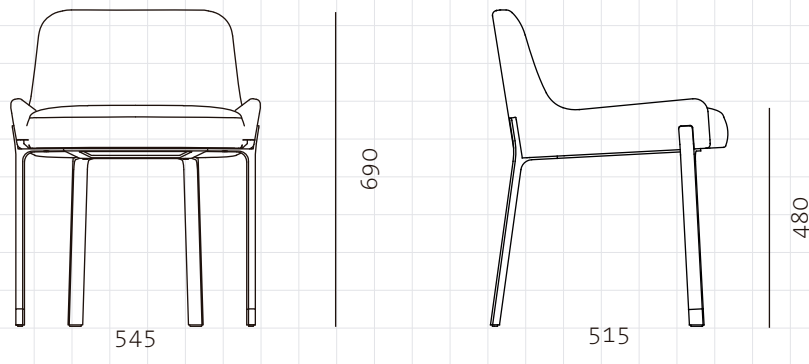

**Blink Dining Chair**

**CODE**  
**DIMENSIONS**

BL-S210  
W545 x D515 x H690mm  
Seating height: 480mm

**NET WEIGHT**  
**ENVIRONMENT**  
**MATERIALS**

9.0 kg  
Indoor  
Powder coated steel frame, brass plated stainless steel, upholstery  
\*Please refer to website or contact your local representative for complete material swatches.

**SHIPPING**

<b>Package</b>	Assembled		
<b>Package Qty</b>	1 pcs/box		
<b>Packaging</b>	<b>Measurement (mm)</b>	<b>Volume (cbm)</b>	<b>Gross Weight (kg)</b>
<b>FCL</b>	W600 x D600 x H830	0.30	14.11
<b>LCL/AIR</b>	W620 x D620 x H925	0.36	18.58