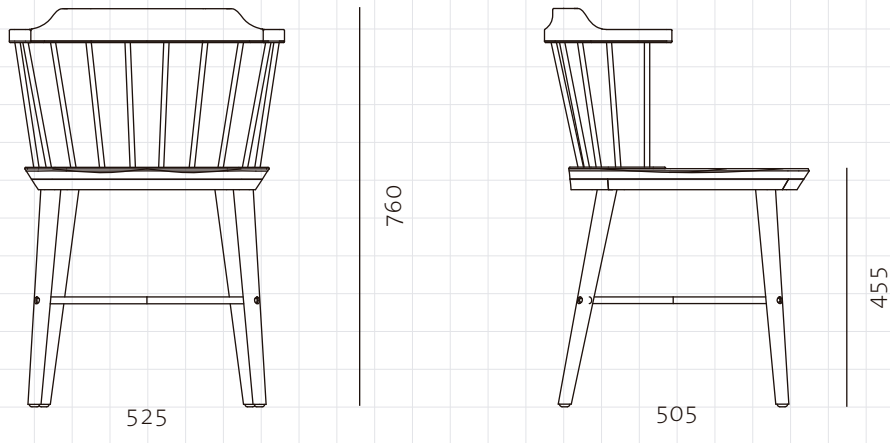

Exchange Dining Chair

CODE DIMENSIONS

EX-S211
W525 x D505 x H760mm
Seating height: 455mm

NET WEIGHT ENVIRONMENT MATERIALS

7.5 kg
Indoor
Solid wood frame, blackened stainless steel
*Please refer to website or contact your local representative for complete material swatches.

SHIPPING

Package	Assembled		
Package Qty	1 pcs/box		
Packaging	Measurement (mm)	Volume (cbm)	Gross Weight (kg)
FCL	W600x D600 x H830	0.30	12.61
LCL/AIR	W620 x D620 x H925	0.36	17.08