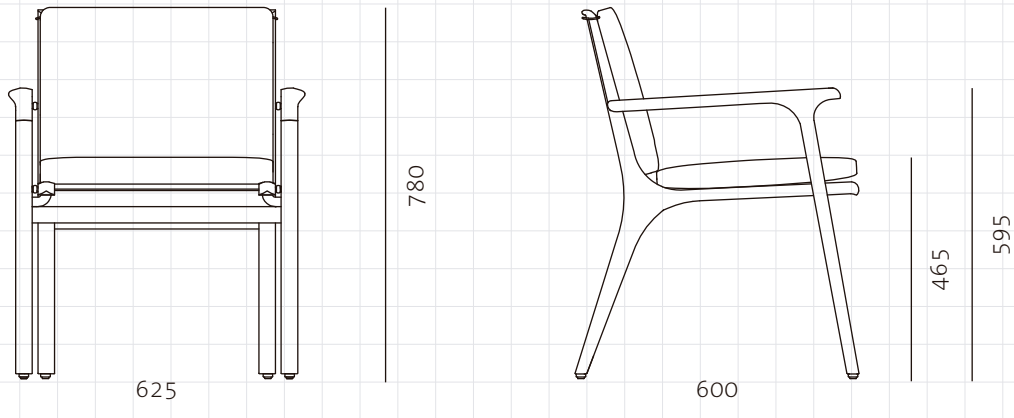

Rén Dining Armchair

CODE DIMENSIONS

RN-S211
W625 x D600 x H780mm
Seating height: 465mm

NET WEIGHT ENVIRONMENT MATERIALS

8.5 kg
Indoor
Solid wood legs, veneer laminate frame, upholstered cushion, down filling,
brass plated stainless steel
*Please refer to website or contact your local representative for complete material swatches.

SHIPPING

Package	Assembled		
Package Qty	1 pcs/box		
Packaging	Measurement (mm)	Volume (cbm)	Gross Weight (kg)
FCL	W680 x D680 x H870	0.40	14.51
LCL/AIR	W700 x D700 x H965	0.47	20.20