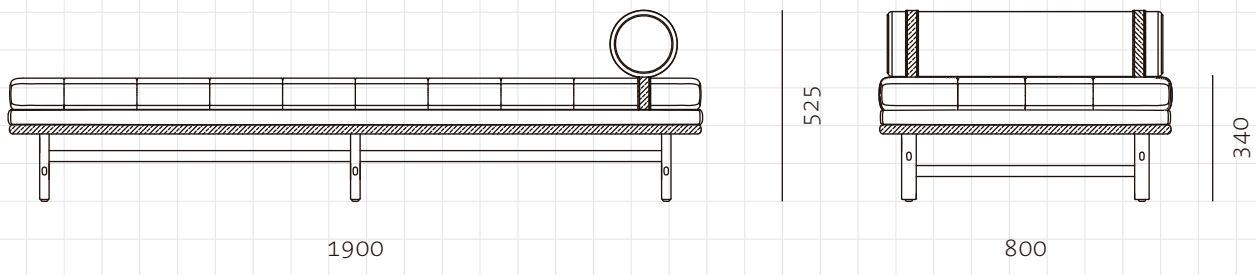

SW Daybed

CODE
DIMENSIONS

SW-B110
W1900 x D800 x H525mm
Seating height: 340mm

NET WEIGHT
ENVIRONMENT
MATERIALS

38.50 kg
Indoor
Solid wood base, upholstery, leather straps

*Please refer to website or contact your local representative for complete material swatches.

SHIPPING

| | | | |
|--------------------|-------------------------|---------------------|--------------------------|
| Package | Assembled | | |
| Package Qty | 1 pcs/box | | |
| Packaging | Measurement (mm) | Volume (cbm) | Gross Weight (kg) |
| FCL | W1965 x D865 x H423 | 0.72 | 46.19 |
| LCL/AIR | W1985 x D885 x H518 | 0.91 | 66.60 |