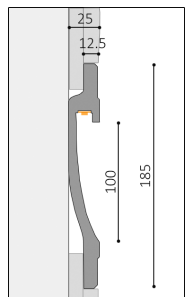

ATHINA

Installation: Ceiling | Wall
Light Source: LED Strip
Dimensions: W140mm x H40mm
Material: Natural Plaster Finish

Accessories:

Complete Profiles:

Design Inspiration:

The ceramic profile is a beautiful range, offering various solutions to create unique lighting in a space. Accentuate the perimeter of a room, a wall, or create your own design. One or two LED strips are placed inside, out of sight, to provide the directed illumination. This profile range is made out of natural plaster finish and is suitable for 12.5mm plasterboard.

ZONE 60

Installation: Ceiling | Wall
Light Source: LED Strip
Dimensions: W25mm x H140mm
Material: Natural Plaster Finish
Accessories:

ZONE 100

Installation: Ceiling | Wall
Light Source: LED Strip
Dimensions: W25mm x H185mm
Material: Natural Plaster Finish
Accessories:

ZITA

Installation: Ceiling
Light Source: LED Strip
Dimensions: W97mm x H40mm
Material: Natural Plaster Finish
Accessories:

AKRO

Installation: Ceiling
Light Source: LED Strip
Dimensions: W60mm x H43mm
Material: Natural Plaster Finish
Accessories:

ORIO

Installation: Ceiling
Light Source: LED Strip
Dimensions: W146mm x H40mm
Material: Natural Plaster Finish
Accessories:

ARC

Installation: Ceiling
Light Source: LED Strip
Dimensions: W222mm x H63mm
Material: Natural Plaster Finish
Accessories: