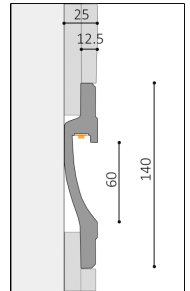

ATHINA

Installation: Ceiling | Wall
Light Source: LED Strip
Dimensions: W140mm x H40mm
Material: Natural Plaster Finish

Accessories:

Complete Profiles:

Design Inspiration:

The ceramic profile is a beautiful range, offering various solutions to create unique lighting in a space. Accentuate the perimeter of a room, a wall, or create your own design. One or two LED strips are placed inside, out of sight, to provide the directed illumination. This profile range is made out of natural plaster finish and is suitable for 12.5mm plasterboard.

ZONE 60

Installation: Ceiling | Wall
Light Source: LED Strip
Dimensions: W25mm x H140mm
Material: Natural Plaster Finish
Accessories:

ZONE 100

Installation: Ceiling | Wall
Light Source: LED Strip
Dimensions: W25mm x H185mm
Material: Natural Plaster Finish
Accessories:

ZITA

Installation: Ceiling
Light Source: LED Strip
Dimensions: W97mm x H40mm
Material: Natural Plaster Finish
Accessories:

AKRO

Installation: Ceiling
Light Source: LED Strip
Dimensions: W60mm x H43mm
Material: Natural Plaster Finish
Accessories:

ORIO

Installation: Ceiling
Light Source: LED Strip
Dimensions: W146mm x H40mm
Material: Natural Plaster Finish
Accessories:

ARC

Installation: Ceiling
Light Source: LED Strip
Dimensions: W222mm x H63mm
Material: Natural Plaster Finish
Accessories: