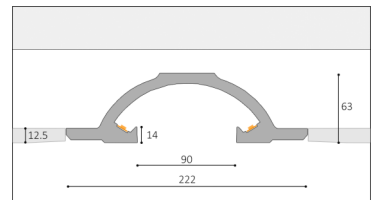

ATHINA

Installation: Ceiling | Wall
Light Source: LED Strip
Dimensions: W140mm x H40mm
Material: Natural Plaster Finish

Accessories:

Complete Profiles:

Design Inspiration:

The ceramic profile is a beautiful range, offering various solutions to create unique lighting in a space. Accentuate the perimeter of a room, a wall, or create your own design. One or two LED strips are placed inside, out of sight, to provide the directed illumination. This profile range is made out of natural plaster finish and is suitable for 12.5mm plasterboard.

ZONE 60

Installation: Ceiling | Wall
Light Source: LED Strip
Dimensions: W25mm x H140mm
Material: Natural Plaster Finish
Accessories:

ZONE 100

Installation: Ceiling | Wall
Light Source: LED Strip
Dimensions: W25mm x H185mm
Material: Natural Plaster Finish
Accessories:

The ceramic profile is a beautiful range, offering various solutions to create unique lighting in a space. Accentuate the perimeter of a room, a wall, or create your own design. One or two LED strips are placed inside, out of sight, to provide the directed illumination. This profile range is made out of natural plaster finish and is suitable for 12.5mm plasterboard.

ORIO

Installation: Ceiling
Light Source: LED Strip
Dimensions: W146mm x H40mm
Material: Natural Plaster Finish
Accessories:

ARC

Installation: Ceiling
Light Source: LED Strip
Dimensions: W222mm x H63mm
Material: Natural Plaster Finish
Accessories: