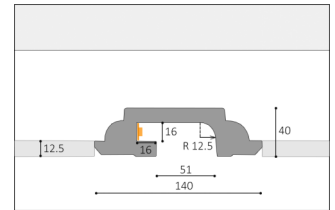

CERAMIC LED PROFILES

The ceramic profile is a beautiful range, offering various solutions to create unique lighting in a space. Accentuate the perimeter of a room, a wall, or create your own design. One or two LED strips are placed inside, out of sight, to provide the directed illumination. This profile range is made out of natural plaster finish and is suitable for 12.5mm plasterboard.

ATHINA

Installation: Ceiling | Wall
Light Source: LED Strip
Dimensions: W140mm x H40mm
Material: Natural Plaster Finish

Accessories:

Complete Profiles:

Design Inspiration:

The ceramic profile is a beautiful range, offering various solutions to create unique lighting in a space. Accentuate the perimeter of a room, a wall, or create your own design. One or two LED strips are placed inside, out of sight, to provide the directed illumination. This profile range is made out of natural plaster finish and is suitable for 12.5mm plasterboard.

ZONE 60

Installation: Ceiling | Wall
Light Source: LED Strip
Dimensions: W25mm x H140mm
Material: Natural Plaster Finish
Accessories:

ZONE 100

Installation: Ceiling | Wall
Light Source: LED Strip
Dimensions: W25mm x H185mm
Material: Natural Plaster Finish
Accessories:

ZITA

Installation: Ceiling
Light Source: LED Strip
Dimensions: W97mm x H40mm
Material: Natural Plaster Finish
Accessories:

AKRO

Installation: Ceiling
Light Source: LED Strip
Dimensions: W60mm x H43mm
Material: Natural Plaster Finish
Accessories: