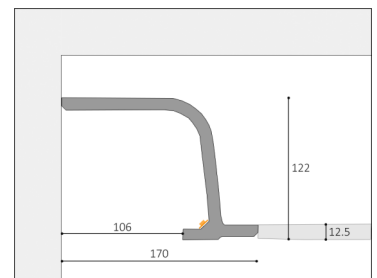

The ceramic profile is a beautiful range, offering various solutions to create unique lighting in a space. Accentuate the perimeter of a room, a wall, or create your own design. One or two LED strips are placed inside, out of sight, to provide the directed illumination. This profile range is made out of natural plaster finish and is suitable for 12.5mm plasterboard.

ORIO

Installation: Ceiling
Light Source: LED Strip
Dimensions: W146mm x H40mm
Material: Natural Plaster Finish
Accessories:

ARC

Installation: Ceiling
Light Source: LED Strip
Dimensions: W222mm x H63mm
Material: Natural Plaster Finish
Accessories:

SKIA

Installation: Ceiling
Light Source: LED Strip
Dimensions: W170mm x H122mm
Material: Natural Plaster Finish
Accessories: