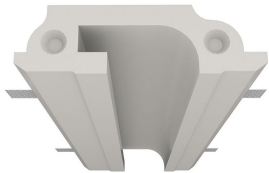

CERAMIC LED PROFILES

The ceramic profile is a beautiful range, offering various solutions to create unique lighting in a space. Accentuate the perimeter of a room, a wall, or create your own design. One or two LED strips are placed inside, out of sight, to provide the directed illumination. This profile range is made out of natural plaster finish and is suitable for 12.5mm plasterboard.

ATHINA

Installation: Ceiling | Wall
Light Source: LED Strip
Dimensions: W140mm x H40mm
Material: Natural Plaster Finish

Accessories:

Complete Profiles:

Design Inspiration:

The ceramic profile is a beautiful range, offering various solutions to create unique lighting in a space. Accentuate the perimeter of a room, a wall, or create your own design. One or two LED strips are placed inside, out of sight, to provide the directed illumination. This profile range is made out of natural plaster finish and is suitable for 12.5mm plasterboard.

ZONE 60

Installation: Ceiling | Wall
Light Source: LED Strip
Dimensions: W25mm x H140mm
Material: Natural Plaster Finish
Accessories:

ZONE 100

Installation: Ceiling | Wall
Light Source: LED Strip
Dimensions: W25mm x H185mm
Material: Natural Plaster Finish
Accessories:

The ceramic profile is a beautiful range, offering various solutions to create unique lighting in a space. Accentuate the perimeter of a room, a wall, or create your own design. One or two LED strips are placed inside, out of sight, to provide the directed illumination. This profile range is made out of natural plaster finish and is suitable for 12.5mm plasterboard.