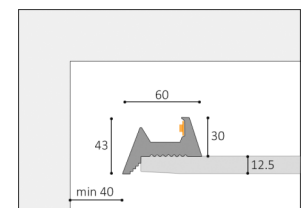

ATHINA

Installation: Ceiling | Wall
Light Source: LED Strip
Dimensions: W140mm x H40mm
Material: Natural Plaster Finish

Accessories:

Complete Profiles:

Design Inspiration:

The ceramic profile is a beautiful range, offering various solutions to create unique lighting in a space. Accentuate the perimeter of a room, a wall, or create your own design. One or two LED strips are placed inside, out of sight, to provide the directed illumination. This profile range is made out of natural plaster finish and is suitable for 12.5mm plasterboard.

ZONE 60

Installation: Ceiling | Wall
Light Source: LED Strip
Dimensions: W25mm x H140mm
Material: Natural Plaster Finish
Accessories:

ZONE 100

Installation: Ceiling | Wall
Light Source: LED Strip
Dimensions: W25mm x H185mm
Material: Natural Plaster Finish
Accessories:

ZITA

Installation: Ceiling
Light Source: LED Strip
Dimensions: W97mm x H40mm
Material: Natural Plaster Finish
Accessories:

AKRO

Installation: Ceiling
Light Source: LED Strip
Dimensions: W60mm x H43mm
Material: Natural Plaster Finish
Accessories:

The ceramic profile is a beautiful range, offering various solutions to create unique lighting in a space. Accentuate the perimeter of a room, a wall, or create your own design. One or two LED strips are placed inside, out of sight, to provide the directed illumination. This profile range is made out of natural plaster finish and is suitable for 12.5mm plasterboard.