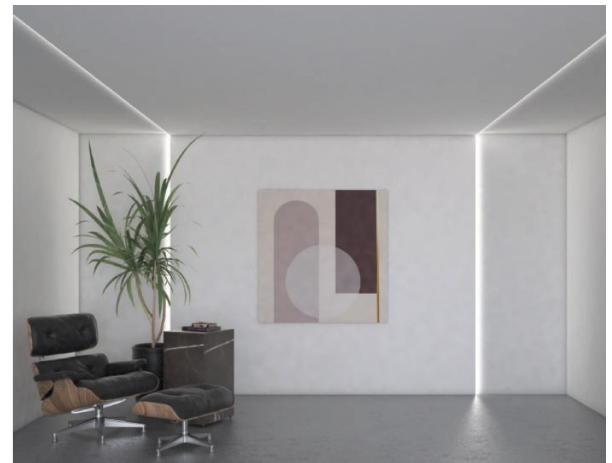

The ceramic profile is a beautiful range, offering various solutions to create unique lighting in a space. Accentuate the perimeter of a room, a wall, or create your own design. One or two LED strips are placed inside, out of sight, to provide the directed illumination. This profile range is made out of natural plaster finish and is suitable for 12.5mm plasterboard.

ORIO

Installation: Ceiling
Light Source: LED Strip
Dimensions: W146mm x H40mm
Material: Natural Plaster Finish
Accessories:

ARC

Installation: Ceiling
Light Source: LED Strip
Dimensions: W222mm x H63mm
Material: Natural Plaster Finish
Accessories:

SKIA

Installation: Ceiling
Light Source: LED Strip
Dimensions: W170mm x H122mm
Material: Natural Plaster Finish
Accessories: