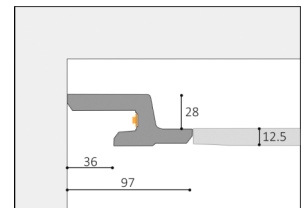

CERAMIC LED PROFILES

The ceramic profile is a beautiful range, offering various solutions to create unique lighting in a space. Accentuate the perimeter of a room, a wall, or create your own design. One or two LED strips are placed inside, out of sight, to provide the directed illumination. This profile range is made out of natural plaster finish and is suitable for 12.5mm plasterboard.

ATHINA

Installation: Ceiling | Wall
Light Source: LED Strip
Dimensions: W140mm x H40mm
Material: Natural Plaster Finish

Accessories:

Complete Profiles:

Design Inspiration:

The ceramic profile is a beautiful range, offering various solutions to create unique lighting in a space. Accentuate the perimeter of a room, a wall, or create your own design. One or two LED strips are placed inside, out of sight, to provide the directed illumination. This profile range is made out of natural plaster finish and is suitable for 12.5mm plasterboard.

ZONE 60

Installation: Ceiling | Wall
Light Source: LED Strip
Dimensions: W25mm x H140mm
Material: Natural Plaster Finish
Accessories:

ZONE 100

Installation: Ceiling | Wall
Light Source: LED Strip
Dimensions: W25mm x H185mm
Material: Natural Plaster Finish
Accessories:

ZITA

Installation: Ceiling
Light Source: LED Strip
Dimensions: W97mm x H40mm
Material: Natural Plaster Finish
Accessories:

AKRO

Installation: Ceiling
Light Source: LED Strip
Dimensions: W60mm x H43mm
Material: Natural Plaster Finish
Accessories: