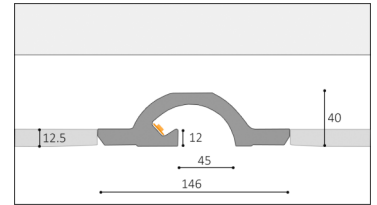

The ceramic profile is a beautiful range, offering various solutions to create unique lighting in a space. Accentuate the perimeter of a room, a wall, or create your own design. One or two LED strips are placed inside, out of sight, to provide the directed illumination. This profile range is made out of natural plaster finish and is suitable for 12.5mm plasterboard.

ORIO

Installation: Ceiling
Light Source: LED Strip
Dimensions: W146mm x H40mm
Material: Natural Plaster Finish
Accessories:

ARC

Installation: Ceiling
Light Source: LED Strip
Dimensions: W222mm x H63mm
Material: Natural Plaster Finish
Accessories:

SKIA

Installation: Ceiling
Light Source: LED Strip
Dimensions: W170mm x H122mm
Material: Natural Plaster Finish
Accessories: