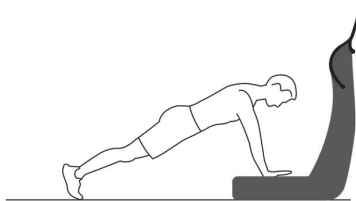

Power Plate® my7™ Features

71-MY7-3100 Silverstone
71-MY7-3150 Graphite

Color (Standard)	Silverstone or Graphite
Dimensions (W x D x H)	33in x 38.6in x 59in / 84cm x 98cm x 150cm
Platform Dimensions (W x D)	33in x 27.5in / 84cm x 70cm
Weight	293lb / 133kg
Power Supply	AC100-240V, Nominal Power in Operation: 160-320VA
Maximum Load	346lb / 159kg
Processor	Samsung Exynos 5260 (S5PC5260) Hex core processor
Operating System	Android 4.4.2
USB Port/ Hub	4 USB port support (USB host 2.0)
Upper Display	4-wire Capacitive type (iPAD) touch screen with 10.1" 1920x1080 resolution LCD display
Audio	Wolf sound chip WM8994, stereo in/out
G-Factor	1-6 with intelligent manual control options
DualSync™ Twin Motor System	DualSync Twin Motor System maintains precise balance at any frequency and amplitude level, allowing perfect synchronization of vibration for maximum muscle response and efficiency.
proMotion™ Dynamic Vibration Technology	7 resistance levels. Pull toward front of the machine to increase, push toward back of the machine to decrease. Maximum cable length: 2.2m / 98.4in
Frequency/ Pre-set Frequencies	30Hz, 35Hz, 40Hz
Time Selections	30s/60s, 0-9 minutes
Amplitude / Vibration Setting	Low or High
Certifications	CE, PSE
Warranty	3 years hardware / 1 year electronics / 1 year labor

REV0620

Push-Up

For training tips, workouts and even more ways to get the most out of our products, download the Power Plate App.