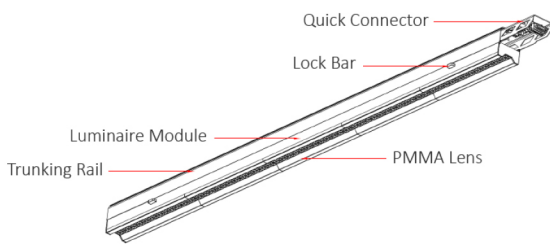

LED	UGR <19	160 lm/W	CRI90	DALI	TUNABLE WHITE	3SDCM	5 YEAR WARRANTY
-----	---------	----------	-------	------	---------------	-------	-----------------

**Product Snapshot**

- Seamless continual connection.
- Pre-wired trunking rail with a click-lock design enabling effortless connection.
- Modularization design.
- Convenient installation with easy assembly/disassembly without the use of tools.

Applications:

**Construction**

**Specifications**

Power Range: 16W –150W  
 Luminous Efficacy: 160lm/W  
 Colour Temperature: 3000K | 4000K | 5000K | 6500K | Tunable White  
 Lumen Maintenance & Life Expectancy: L90 B50 >50,000h  
 Colour Stability: 3 Step MacAdam  
 CRI: Ra90  
 Glare Rating: UGR<19  
 Light Distribution: Direct  
 Beam Angle: 90°  
 Lens: PMMA  
 Dimming: Non-Dim | DALI | 0-10V | Motion & Daylight Sensor | Emergency  
 Lengths: 2ft 682mm | 5ft 1525mm | 10ft 2935mm  
 Dimensions: W65mm x H77mm  
 Mounting: Surface Mount | Suspended  
 Warranty: 5 Years

**Lumen Options**

2ft 682mm	5ft 1525mm	10ft 2935mm
16W	35W	100W
20W	50W	130W
26W	65W	150W
30W	75W	

Luminous efficacy: 160lm/W

**Photometry: Beam Angle 90°**

**New World Hutt City**

BEFORE

AFTER