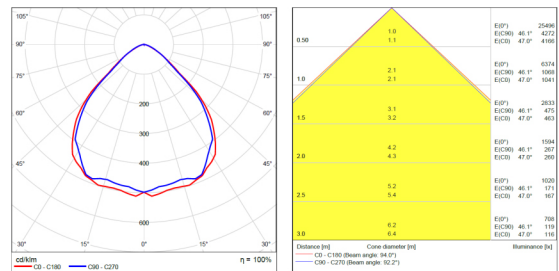

Applications:

**Construction**

**Specifications**

Power Range: 16W –150W  
 Luminous Efficacy: 160lm/W  
 Colour Temperature: 3000K | 4000K | 5000K | 6500K | Tunable White  
 Lumen Maintenance & Life Expectancy: L90 B50 >50,000h  
 Colour Stability: 3 Step MacAdam  
 CRI: Ra90  
 Glare Rating: UGR<19  
 Light Distribution: Direct  
 Beam Angle: 90°  
 Lens: PMMA  
 Dimming: Non-Dim | DALI | 0-10V | Motion & Daylight Sensor | Emergency  
 Lengths: 2ft 682mm | 5ft 1525mm | 10ft 2935mm  
 Dimensions: W65mm x H77mm  
 Mounting: Surface Mount | Suspended  
 Warranty: 5 Years

**Lumen Options**

2ft 682mm	5ft 1525mm	10ft 2935mm
16W	35W	100W
20W	50W	130W
26W	65W	150W
30W	75W	

Luminous efficacy: 160lm/W

**Photometry: Beam Angle 90°**

**New World Hutt City**

BEFORE

AFTER