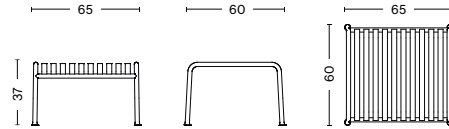

PALISSADE OTTOMAN
WIDTH 65 CM | 25.50"
DEPTH 60 CM | 23.50"
HEIGHT 37 CM | 14.50"