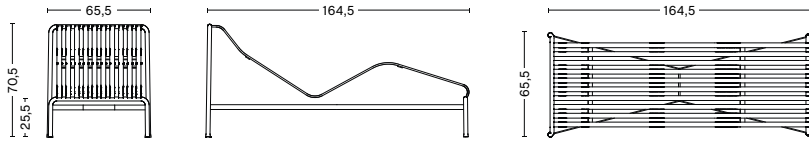

PALISSADE CHAISE LONGUE
WIDTH 65,5 CM | 25.75"
DEPTH 164,5 CM | 64.75"
HEIGHT 70,5 CM | 27.75"
SEAT HEIGHT 25,5 CM | 10"