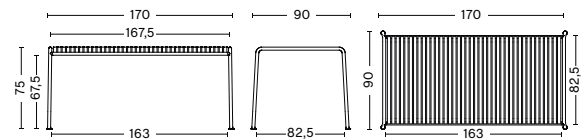

PALISSADE TABLE
LENGTH 170 CM | 67"
WIDTH 90 CM | 35.50"
HEIGHT 75 CM | 29.50"