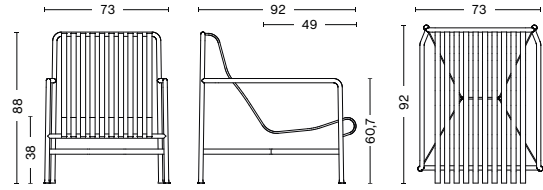

PALISSADE DINING BENCH W/O ARMREST
 WIDTH 120 CM | 47.25"
 DEPTH 70 CM | 27.55"
 HEIGHT 80 CM | 31.50"
 SEAT HEIGHT 45 CM | 17.75"

PALISSADE DINING BENCH
 WIDTH 128 CM | 50.50"
 DEPTH 70 CM | 27.50"
 HEIGHT 80 CM | 31.50"
 SEAT HEIGHT 45 CM | 17.75"

PALISSADE STOOL
 WIDTH 37 CM | 14.50"
 DEPTH 42 CM | 16.50"
 HEIGHT 45 CM | 17.75"

PALISSADE BAR STOOL
 WIDTH 38 CM | 15"
 DEPTH 45 CM | 17.75"
 HEIGHT 78 CM | 30.75"

DIMENSIONS

PALISSADE LOUNGE CHAIR LOW
 WIDTH 73 CM | 28.75"
 DEPTH 81 CM | 32"
 HEIGHT 70 CM | 27.50"
 SEAT HEIGHT 38 CM | 15"
 SEAT DEPTH 49 CM/ 19.25"

PALISSADE LOUNGE CHAIR HIGH
 WIDTH 73 CM | 28.75"
 DEPTH 92 CM | 36.25"
 HEIGHT 88 CM | 34.75"
 SEAT HEIGHT 38 CM | 15"
 SEAT DEPTH 49 CM/ 19.25"

PALISSADE LOUNGE SOFA
 WIDTH 139 CM | 54.75"
 DEPTH 88 CM | 34.75"
 HEIGHT 70 CM | 27.50"
 SEAT HEIGHT 38 CM | 15"
 SEAT DEPTH 49 CM/ 19.25"