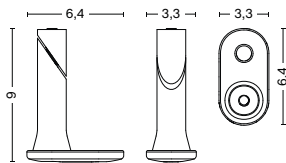

HEADREST CUSHION
FOR CHAISE LONGUE
WIDTH 46,5 CM | 18.25"
DIAMETER 14 CM | 5.50"

MATERIALS | QUILTED CUSHION

OUTDOOR FABRIC
Solution dyed Olefin, Teflon® Water Repellent.

FOAM
15 mm Polyurethane foam.

BACKING
Black anti-slip recycled PET with biobased natural rubber coating.

FABRIC COLOUR

Please note that the colour codes are indicative.

ANTHRACITE
TEXSILK
UNICOLORS II
2657

SKY GREY
TEXSILK
UNICOLORS II
2649

OLIVE
TEXSILK
UNICOLORS II
2497

IRON RED
TEXSILK
UNICOLORS II
2230

PALISSADE FIXATION BRACKET | SEATING

DIMENSIONS

WIDTH 6,4 CM | 2.50"

DEPTH 3,3 CM | 1.25"

HEIGHT 9 CM | 3.50"

MATERIALS

FIXATION BRACKET

Powder coated stainless steel with EPDM rubber washer.

COLOUR & FINISH