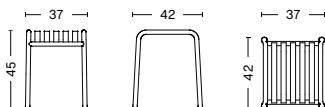

DIMENSIONS

PALISSADE CHAIR
 WIDTH 47 CM | 18.50"
 DEPTH 56 CM | 22"
 HEIGHT 80 CM | 31.50"
 SEAT HEIGHT 45 CM | 17.75"
 SEAT DEPTH 41 CM | 16.25"

PALISSADE ARMCHAIR
 WIDTH 51 CM | 20"
 DEPTH 56 CM | 22"
 HEIGHT 80 CM | 31.50"
 SEAT HEIGHT 45 CM | 17.75"
 SEAT DEPTH 41 CM | 16.25"

PALISSADE DINING ARMCHAIR
 WIDTH 63 CM | 24.75"
 DEPTH 66 CM | 26"
 HEIGHT 80 CM | 31.50"
 SEAT HEIGHT 45 CM | 17.75"
 SEAT DEPTH 44 CM | 17.25"

PALISSADE BENCH
 WIDTH 120 CM | 47.25"
 DEPTH 42 CM | 16.55"
 HEIGHT 45 CM | 17.75"

PALISSADE DINING BENCH W/O ARMREST
 WIDTH 120 CM | 47.25"
 DEPTH 70 CM | 27.55"
 HEIGHT 80 CM | 31.50"
 SEAT HEIGHT 45 CM | 17.75"

PALISSADE DINING BENCH
 WIDTH 128 CM | 50.50"
 DEPTH 70 CM | 27.50"
 HEIGHT 80 CM | 31.50"
 SEAT HEIGHT 45 CM | 17.75"