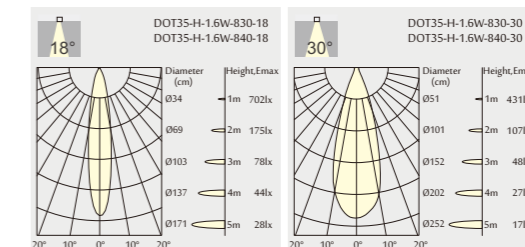

 direct illumination
 beam angle 18°, 30°

PHYSICAL

 aluminium
 wet painting
 decoration ring aluminium

Function

 Minimalistic design with cutout of 35mm, 45mm.
 Deep recessed LED.
 Soft curved design.
 With complete glare control and visual comfort.
 Broad choices of different beam angle lens by tool free change.
 Interchangeable internal ring with various decoration colors.

Order options
SYSTEM POWER

 2.5W
 6W

COLOUR TEMPERATURE

 2700K
 3000K
 4000K

COLOR RENDERING INDEX

 CRI 80
 CRI 90

ELECTRICAL

non DIM

LENS

COLOUR

DECORATION RING

DOT35,45-H

 3000K
 (Standard)

Light distribution for 3000K
DOT35-H 1.6W 110 lm-120 lm

Order Information
DOT35-H-1.6W 110-120 Lm MODELS (CREE LED)

Code	LED output	Module output	LED Voltage	LED Current	LED Power	System Power	CRI	CCT	BEAM
DOT35-H-830-18	150 lm	110 lm	3.2 V	500 mA	1.6 W	2.5 W	83	3000K	18°
DOT35-H-840-18	160 lm	120 lm	3.2 V	500 mA	1.6 W	2.5 W	83	4000K	18°
DOT35-H-830-30	150 lm	110 lm	3.2 V	500 mA	1.6 W	2.5 W	83	3000K	30°
DOT35-H-840-30	160 lm	120 lm	3.2 V	500 mA	1.6 W	2.5 W	83	4000K	30°