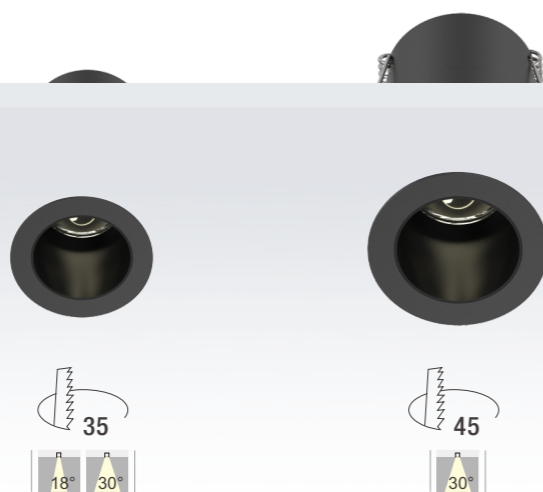

CE UGR
 < 19

Quickinfo
GENERAL

 recessed
 fixed
 round

LED

 SMD LED module
 2700K, 3000K, 4000K
 CRI > 80, CRI > 90
 Bining < 3-Step MacAdam

ESTIMATED LED LIFETIME

L80 / 50.000h

OPTICAL

 direct illumination
 beam angle 18°, 30°

PHYSICAL

 aluminium
 wet painting
 decoration ring aluminium

Function

 Minimalistic design with cutout of 35mm, 45mm.
 Deep recessed LED.
 Soft curved design.
 With complete glare control and visual comfort.
 Broad choices of different beam angle lens by tool free change.
 Interchangeable internal ring with various decoration colors.

LENS

COLOUR

DECORATION RING

DOT35,45-H

 3000K
 (Standard)

Light distribution for 3000K
DOT35-H 1.6W 110 lm-120 lm

Order Information
DOT35-H-1.6W 110-120 Lm MODELS (CREE LED)

Code	LED output	Module output	LED Voltage	LED Current	LED Power	System Power	CRI	CCT	BEAM
DOT35-H-830-18	150 lm	110 lm	3.2 V	500 mA	1.6 W	2.5 W	83	3000K	18°
DOT35-H-840-18	160 lm	120 lm	3.2 V	500 mA	1.6 W	2.5 W	83	4000K	18°
DOT35-H-830-30	150 lm	110 lm	3.2 V	500 mA	1.6 W	2.5 W	83	3000K	30°
DOT35-H-840-30	160 lm	120 lm	3.2 V	500 mA	1.6 W	2.5 W	83	4000K	30°

DOT45-H 6W 420 lm-450 lm

Order Information
DOT45-H-6W 420-450 Lm MODELS (LUMINUS LED)

Code	LED output	Module output	LED Voltage	LED Current	LED Power	System Power	CRI	CCT	BEAM
DOT45-H-830-30	550 lm	420 lm	18 V	350 mA	6 W	8 W	83	3000K	30°
DOT45-H-840-30	600 lm	450 lm	18 V	350 mA	6 W	8 W	83	4000K	30°