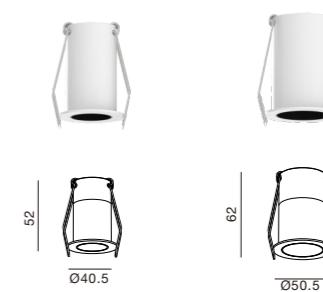

 direct illumination
 beam angle 18°, 30°

PHYSICAL

 aluminium
 wet painting
 decoration ring aluminium

Function

 Minimalistic design with cutout of 35mm, 45mm.
 Deep recessed LED.
 Soft curved design.
 With complete glare control and visual comfort.
 Broad choices of different beam angle lens by tool free change.
 Interchangeable internal ring with various decoration colors.

Order options
SYSTEM POWER

 2.5W
 6W

COLOUR TEMPERATURE

 2700K
 3000K
 4000K

COLOR RENDERING INDEX

 CRI 80
 CRI 90

ELECTRICAL

non DIM

LENS

COLOUR

DECORATION RING

DOT35,45-H

 3000K
 (Standard)

Light distribution for 3000K
DOT35-H 1.6W 110 lm-120 lm

Order Information
DOT35-H-1.6W 110-120 Lm MODELS (CREE LED)

Code	LED output	Module output	LED Voltage	LED Current	LED Power	System Power	CRI	CCT	BEAM
DOT35-H-830-18	150 lm	110 lm	3.2 V	500 mA	1.6 W	2.5 W	83	3000K	18°
DOT35-H-840-18	160 lm	120 lm	3.2 V	500 mA	1.6 W	2.5 W	83	4000K	18°
DOT35-H-830-30	150 lm	110 lm	3.2 V	500 mA	1.6 W	2.5 W	83	3000K	30°
DOT35-H-840-30	160 lm	120 lm	3.2 V	500 mA	1.6 W	2.5 W	83	4000K	30°