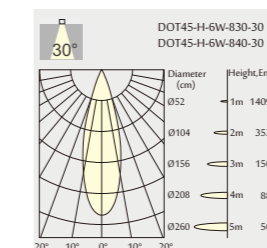

DOT45-H 6W 420 lm-450 lm

Order Information

DOT45-H-6W 420-450 Lm MODELS (LUMINUS LED)

Code	LED output	Module output	LED Voltage	LED Current	LED Power	System Power	CRI	CCT	BEAM
DOT45-H-830-30	550 lm	420 lm	18 V	350 mA	6 W	8 W	83	3000K	30°
DOT45-H-840-30	600 lm	450 lm	18 V	350 mA	6 W	8 W	83	4000K	30°