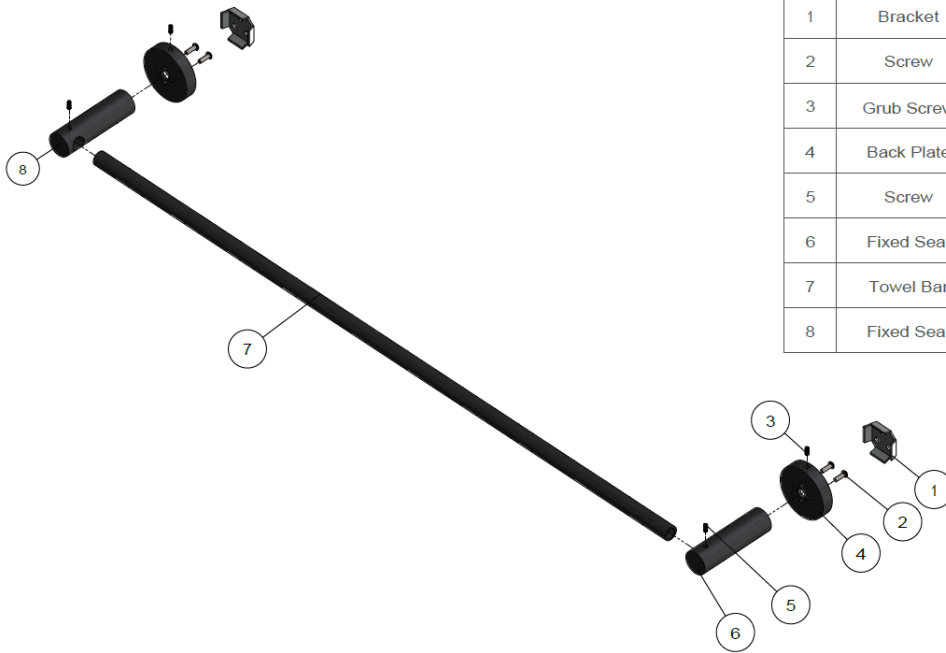

MR01-SR60

ROUND SINGLE RAIL

meir®

EXPLODED VIEW

No.	Part Name
1	Bracket
2	Screw
3	Grub Screw
4	Back Plate
5	Screw
6	Fixed Seat
7	Towel Bar
8	Fixed Seat

CARE

- Do not install tapware using any form of acetone silicones.
- Do not apply physical items (such as tools) directly to product.
- Never use house-hold or commercial detergents, citrus based cleaners, or abrasive cleaners.
- Clean using a mild washing soap solution rinsed, and dry with a soft cloth.
- Check for any product defects before installation.
- Refer to the installation manual for correct installation.

FEATURES

- Refer to the Meir website for warranty terms & conditions, and available finishes (excluding chrome)
- Solid brass construction
- Box Weight 0.6 kg

SPECIFICATIONS