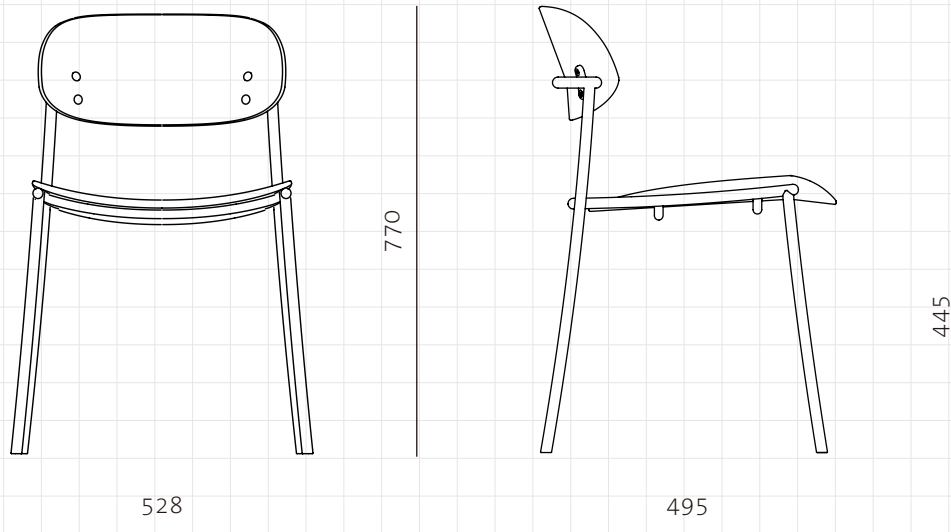

Ori Dining Chair

CODE
DIMENSIONS

OR-S210
W528x D495 x H770mm
Seating height: 445mm

NET WEIGHT
ENVIRONMENT
MATERIALS

5.20 kg
Indoor
Powder coated steel frame, veneer laminated seat and back
*Please refer to website or contact your local representative for complete material swatches.

SHIPPING

Package	Assembled		
Package Qty	1 pcs/box		
Packaging	Measurement (mm)	Volume (cbm)	Gross Weight (kg)
FCL	W650 x D560 x H855	0.31	11.80
LCL/AIR	W690 x D600 x H945	0.39	15.40