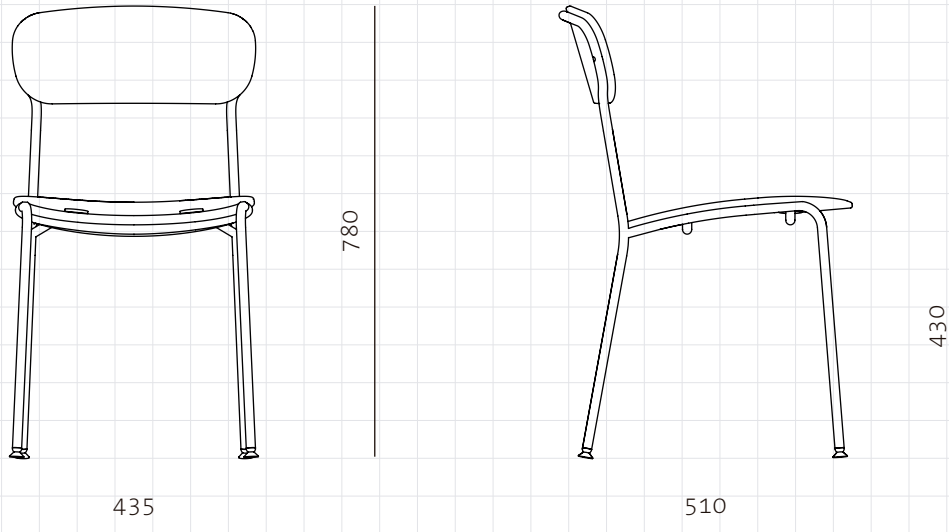

Stack Dining Chair

CODE

ST-S210

DIMENSIONS

W435 x D510 x H780mm

Seating height: 430mm

NET WEIGHT

7.0 kg

ENVIRONMENT

Indoor

MATERIALS

Powder coated steel frame, veneer laminated seat and back

*Please refer to website or contact your local representative for complete material swatches.

SHIPPING

Package	Assembled		
Package Qty	1 pcs/box		
Packaging	Measurement (mm)	Volume (cbm)	Gross Weight (kg)
FCL	W500 x D575 x H865	0.25	11.91
LCL/AIR	W540 x D615 x H955	0.32	15.75