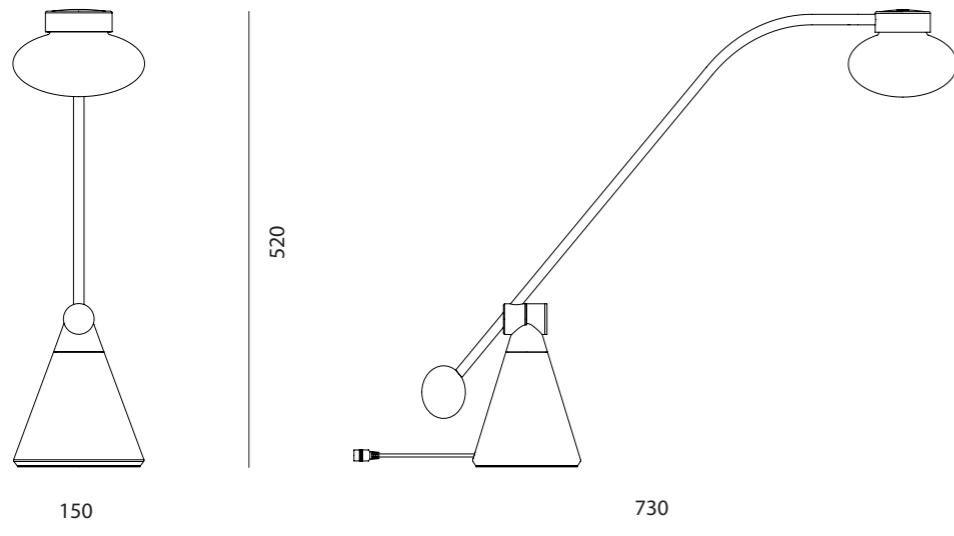

MÜN
BY OEO STUDIO

Mün Desk Lamp

CODE
DIMENSIONS

MN-TL110
W150 x D730 x H520mm

NET WEIGHT
ENVIRONMENT
MATERIALS

5.75 kg
Indoor
Powder coated steel frame, glass shade

*Please refer to website or contact your local representative for complete material swatches.

LIGHT SOURCE
DIMMING
COLOR TEMPERATURE
CABLE LENGTH
CERTIFICATIONS

LED integrated, 7.5w / 480lm
3 level touch dimmer 100% – 50% – 20 %
2700k
2m
ETL (DC24V 500A) | CE (DC 110-240V~50Hz) | CCC (DC 220-240V~50Hz)