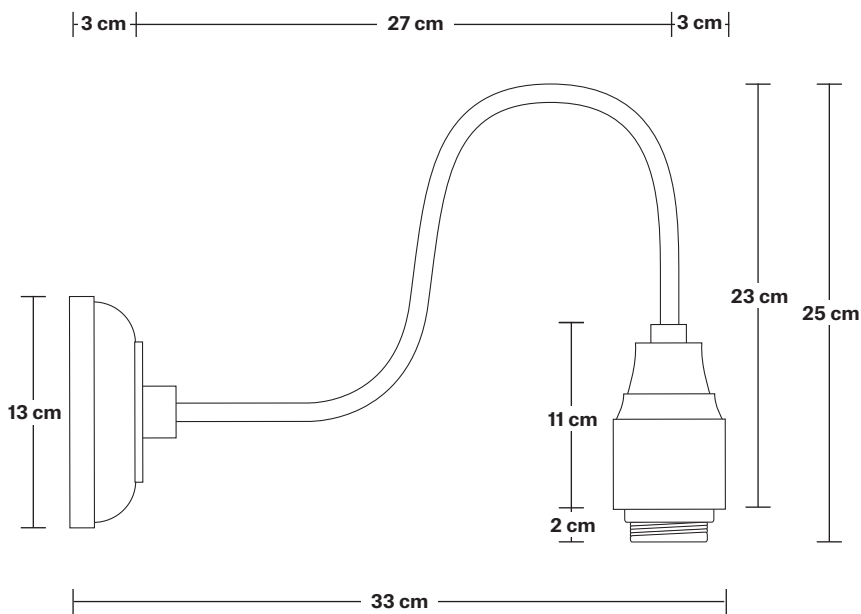

## DIMENSIONS

Shade Diameter: 20 cm / 8"

Shade Height (no holder): 10 cm / 4"

Holder Diameter: 6 cm / 2.3"

Holder Height: 25 cm / 10"

Wall Rose Diameter: 13 cm / 5.1"

Wall Rose Height: 3 cm / 1.2"

INDUSTVILLE

# Swan Neck Wall Holder

Product Code: SN-WL

H: 25 cm x W: 13 cm x D: 33 cm

## DIMENSIONS

Holder Diameter: 6 cm / 2.3"

Holder Height: 25 cm / 10"

Projection: 23 cm / 9.1"

Wall Rose Diameter: 13 cm / 5.1"

Wall Rose Depth: 3 cm / 1.2"

## DIMENSIONS

Shade Diameter: 20 cm / 8"

Shade Height: 10 cm / 4"