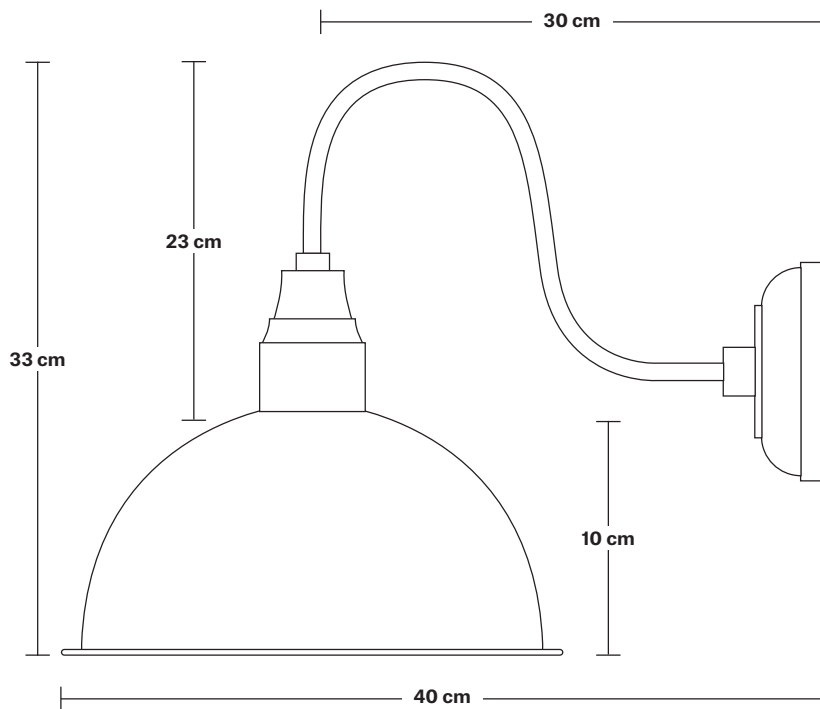

# Swan Neck Dome Wall Light - 8 Inch

Product Code: SN-DWL8

H: 33 cm x W: 20 cm x D: 40 cm

## DIMENSIONS

Shade Diameter: 20 cm / 8"

Shade Height (no holder): 10 cm / 4"

Holder Diameter: 6 cm / 2.3"

Holder Height: 25 cm / 10"

Wall Rose Diameter: 13 cm / 5.1"

Wall Rose Height: 3 cm / 1.2"

INDUSTVILLE

## DIMENSIONS

Holder Diameter: 6 cm / 2.3"

Holder Height: 25 cm / 10"

Projection: 23 cm / 9.1"

Wall Rose Diameter: 13 cm / 5.1"

Wall Rose Depth: 3 cm / 1.2"

## DIMENSIONS

Shade Diameter: 20 cm / 8"

Shade Height: 10 cm / 4"