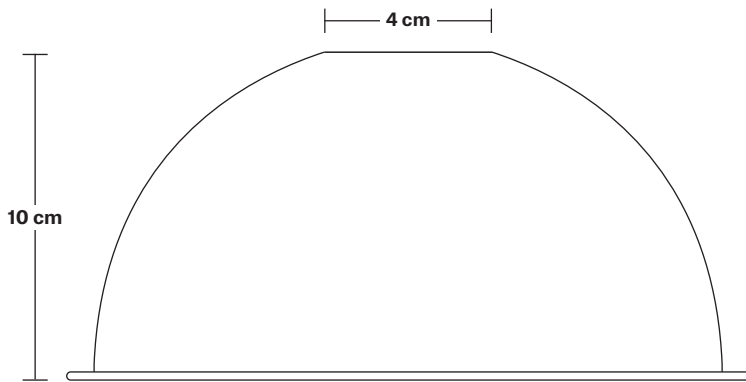

## DIMENSIONS

Shade Diameter: 20 cm / 8"

Shade Height (no holder): 10 cm / 4"

Holder Diameter: 6 cm / 2.3"

Holder Height: 25 cm / 10"

Wall Rose Diameter: 13 cm / 5.1"

Wall Rose Height: 3 cm / 1.2"

INDUSTVILLE

## DIMENSIONS

Holder Diameter: 6 cm / 2.3"

Holder Height: 25 cm / 10"

Projection: 23 cm / 9.1"

Wall Rose Diameter: 13 cm / 5.1"

Wall Rose Depth: 3 cm / 1.2"

# Dome - 8 Inch - Shade Only

Product Code: D8-SO

H: 10 cm x W: 20 cm x D: 20 cm

## DIMENSIONS

Shade Diameter: 20 cm / 8"

Shade Height: 10 cm / 4"