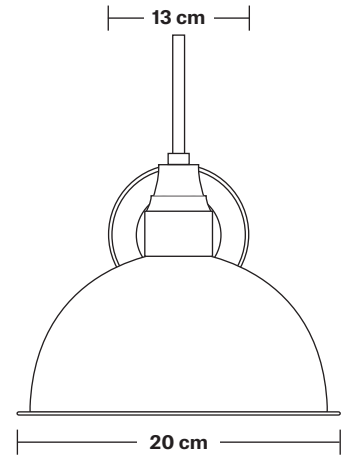

# Swan Neck Dome Wall Light - 8 Inch

Product Code: SN-DWL8

H: 33 cm x W: 20 cm x D: 40 cm

## DIMENSIONS

Shade Diameter: 20 cm / 8"

Shade Height (no holder): 10 cm / 4"

Holder Diameter: 6 cm / 2.3"

Holder Height: 25 cm / 10"

Wall Rose Diameter: 13 cm / 5.1"

Wall Rose Height: 3 cm / 1.2"

INDUSTVILLE

## DIMENSIONS

Holder Diameter: 6 cm / 2.3"

Holder Height: 25 cm / 10"

Projection: 23 cm / 9.1"

Wall Rose Diameter: 13 cm / 5.1"

Wall Rose Depth: 3 cm / 1.2"

## DIMENSIONS

Shade Diameter: 20 cm / 8"

Shade Height: 10 cm / 4"