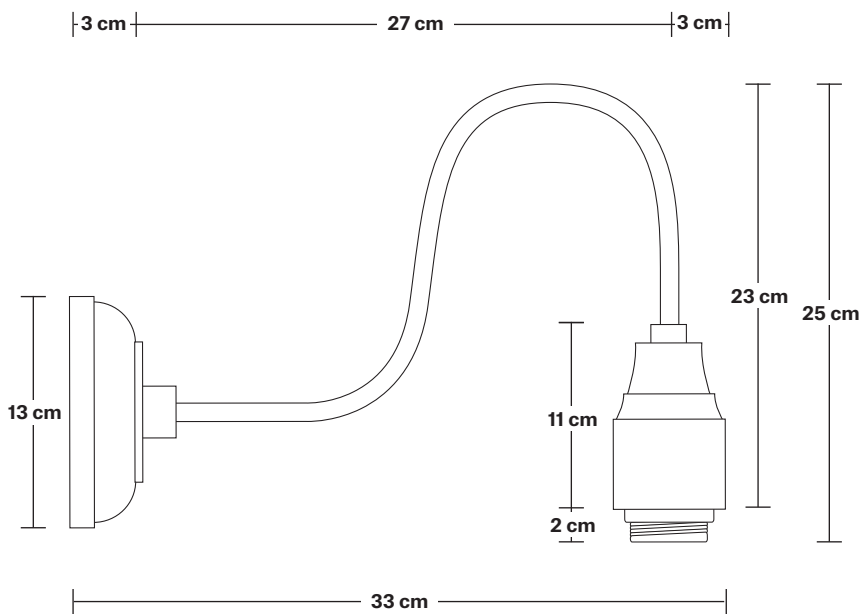

**Bulb required:** Standard screw (E27) fitting, max 40W.

**Shade weight:** 0.85 kg | **Holder weight:** 0.6 kg

**Maximum weight:** 1.45 kg

## DIMENSIONS

Shade Diameter: 30 cm / 12"

Shade Height (no holder): 21 cm / 8.3"

Holder Diameter: 6 cm / 2.3"

Holder Height: 25 cm / 10"

Wall Rose Diameter: 13 cm / 5.1"

Wall Rose Height: 3 cm / 1.2"

INDUSTVILLE

# Swan Neck Wall Holder

Product Code: SN-WL

H: 25 cm x W: 13 cm x D: 33 cm

## DIMENSIONS

Holder Diameter: 6 cm / 2.3"

Holder Height: 25 cm / 10"

Projection: 23 cm / 9.1"

Ceiling Rose Diameter: 13 cm / 5.1"

Ceiling Rose Depth: 3 cm / 1.2"