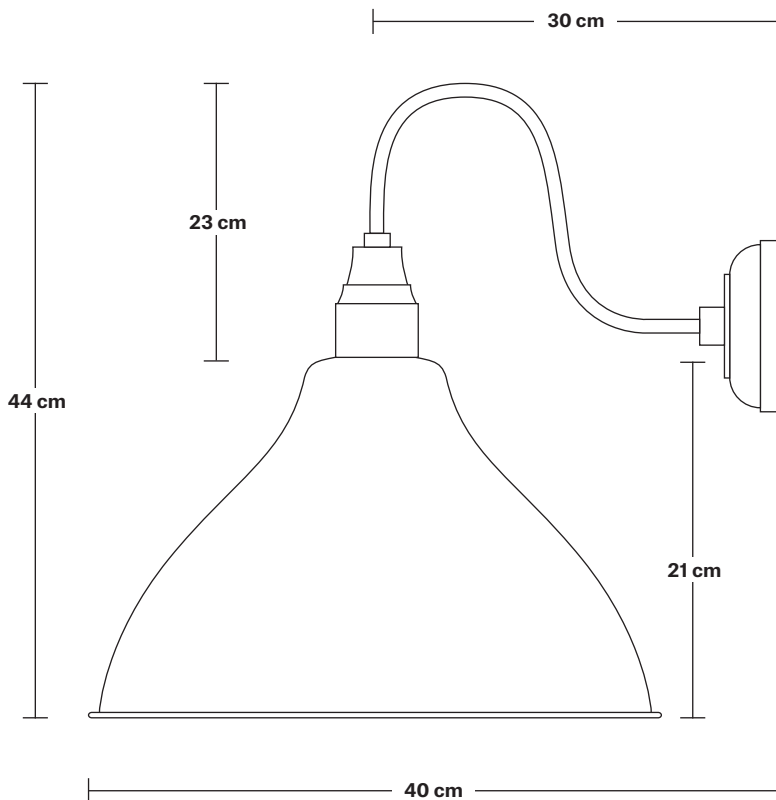

# Swan Neck Cone Wall Light - 12 Inch

Product Code: SN-CWL12

H: 44 cm x W: 30 cm x D: 40 cm

**Bulb required:** Standard screw (E27) fitting, max 40W.

**Shade weight:** 0.85 kg | **Holder weight:** 0.6 kg

**Maximum weight:** 1.45 kg

## DIMENSIONS

Shade Diameter: 30 cm / 12"

Shade Height (no holder): 21 cm / 8.3"

Holder Diameter: 6 cm / 2.3"

Holder Height: 25 cm / 10"

Wall Rose Diameter: 13 cm / 5.1"

Wall Rose Height: 3 cm / 1.2"

INDUSTVILLE

## DIMENSIONS

Holder Diameter: 6 cm / 2.3"

Holder Height: 25 cm / 10"

Projection: 23 cm / 9.1"

Ceiling Rose Diameter: 13 cm / 5.1"

Ceiling Rose Depth: 3 cm / 1.2"