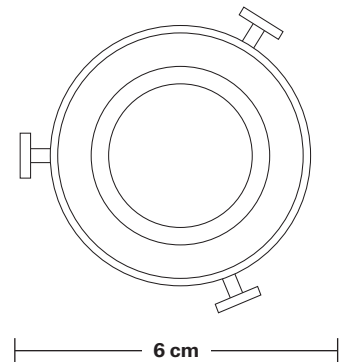

**Bulb required:** Standard screw (E27) fitting, max 40W.

**Shade weight:** 0.85 kg | **Holder weight:** 0.6 kg

**Maximum weight:** 1.45 kg

## DIMENSIONS

Shade Diameter: 30 cm / 12"

Shade Height (no holder): 21 cm / 8.3"

Holder Diameter: 6 cm / 2.3"

Holder Height: 25 cm / 10"

Wall Rose Diameter: 13 cm / 5.1"

Wall Rose Height: 3 cm / 1.2"

INDUSTVILLE

# Swan Neck Wall Holder

Product Code: SN-WL

H: 25 cm x W: 13 cm x D: 33 cm

## DIMENSIONS

Holder Diameter: 6 cm / 2.3"

Holder Height: 25 cm / 10"

Projection: 23 cm / 9.1"

Ceiling Rose Diameter: 13 cm / 5.1"

Ceiling Rose Depth: 3 cm / 1.2"