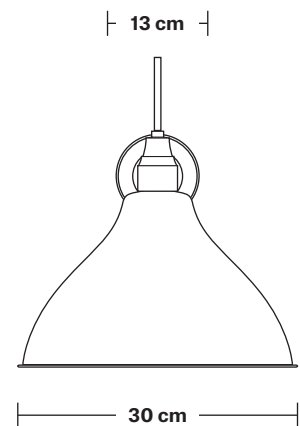

# Swan Neck Cone Wall Light - 12 Inch

Product Code: SN-CWL12

H: 44 cm x W: 30 cm x D: 40 cm

**Bulb required:** Standard screw (E27) fitting, max 40W.

**Shade weight:** 0.85 kg | **Holder weight:** 0.6 kg

**Maximum weight:** 1.45 kg

## DIMENSIONS

Shade Diameter: 30 cm / 12"

Shade Height (no holder): 21 cm / 8.3"

Holder Diameter: 6 cm / 2.3"

Holder Height: 25 cm / 10"

Wall Rose Diameter: 13 cm / 5.1"

Wall Rose Height: 3 cm / 1.2"

INDUSTVILLE

## DIMENSIONS

Holder Diameter: 6 cm / 2.3"

Holder Height: 25 cm / 10"

Projection: 23 cm / 9.1"

Ceiling Rose Diameter: 13 cm / 5.1"

Ceiling Rose Depth: 3 cm / 1.2"