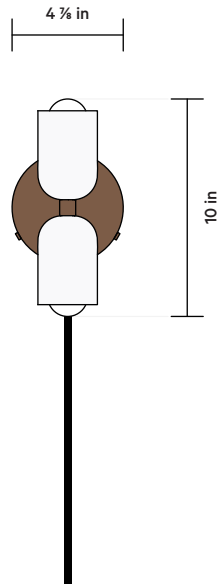

In Common With

FRONT VIEW

SIDE VIEW

The Up Down Sconce is our most customizable fixture. Select from the finishes below for the up shade, down shade and fixture hardware. Have questions or need help deciding contact sales@incommonwith.com.

DETAILS

Lead Time	2 weeks
Max Wattage	10 W
Materials	Glass, Steel or Brass
Bulb (x 2)	E-12 / 110 V / 3.0 W / 190 lm / 2700 K Dimmable
Certifications	

UP FINISH OPTIONS

- White Glass

DOWN FINISH OPTIONS

- White Glass