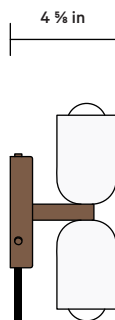

In Common With

FRONT VIEW

SIDE VIEW

The Up Down Sconce is our most customizable fixture. Select from the finishes below for the up shade, down shade and fixture hardware. Have questions or need help deciding contact sales@incommonwith.com.

DETAILS

Lead Time	2 weeks
Max Wattage	10 W
Materials	Glass, Steel or Brass
Bulb (x 2)	E-12 / 110 V / 3.0 W / 190 lm / 2700 K Dimmable
Certifications	

UP FINISH OPTIONS

- White Glass

DOWN FINISH OPTIONS

- White Glass