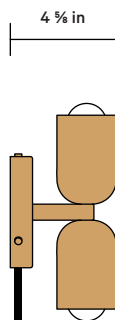

In Common With

FRONT VIEW

SIDE VIEW

The Up Down Sconce is our most customizable fixture. Select from the finishes below for the up shade, down shade and fixture hardware. Have questions or need help deciding contact sales@incommonwith.com.

DETAILS

Lead Time	2 weeks
Max Wattage	10 W
Materials	Brass
Bulb (x 2)	E-12 / 110 V / 3.0 W / 190 lm / 2700 K
Certifications	

UP FINISH OPTIONS

● Brass ● Patina Brass

DOWN FINISH OPTIONS

● Brass ● Patina Brass

HARDWARE FINISH OPTIONS

● Brass ● Patina Brass

NOTES

1. Comes with 10 feet of black nylon cord. On/off switch located 2 ft from the plug. Email us if you'd like to customize the cord.