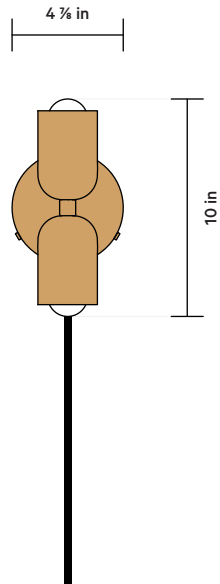

In Common With

FRONT VIEW

SIDE VIEW

The Up Down Sconce is our most customizable fixture. Select from the finishes below for the up shade, down shade and fixture hardware. Have questions or need help deciding contact sales@incommonwith.com.

DETAILS

Lead Time	2 weeks
Max Wattage	10 W
Materials	Brass
Bulb (x 2)	E-12 / 110 V / 3.0 W / 190 lm / 2700 K
Certifications	

UP FINISH OPTIONS

● Brass ● Patina Brass

DOWN FINISH OPTIONS

● Brass ● Patina Brass