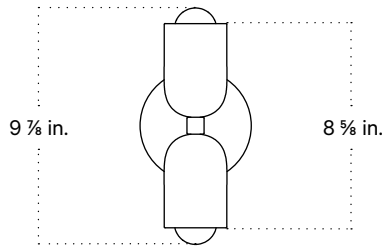

In Common With

Glass Up Down Sconce, Slim
Technical Specifications

Glass Up Down Sconce, Slim

Technical Specifications

Materials	Glass, brass or steel
Product weight	2 lbs
Lead time	6 weeks
Bulbs included (2)	E12 / 120V / 4.0 W / 220 lm 2200 K - 3000 K / warm on dim
Dimmer	Integrated dimmer switch
Max wattage	20 W
Certifications	UL listed, damp-rated, ADA compliant

Notes

1. This fixture meets the requirements of the Americans with Disabilities Act (ADA) of 1990.
2. This fixture may be installed horizontally if desired.

Updated August 16, 2023

Front View

Side View

Top View