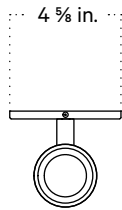

In Common With

Glass Up Down Sconce, Slim
Technical Specifications

Glass Up Down Sconce, Slim

Technical Specifications

Materials	Glass, brass or steel
Product weight	2 lbs
Lead time	6 weeks
Bulbs included (2)	E12 / 120V / 4.0 W / 220 lm 2200 K - 3000 K / warm on dim
Dimmer	Integrated dimmer switch
Max wattage	20 W
Certifications	UL listed, damp-rated, ADA compliant

Notes

1. This fixture meets the requirements of the Americans with Disabilities Act (ADA) of 1990.
2. This fixture may be installed horizontally if desired.

Updated August 16, 2023

Front View

Side View

Top View