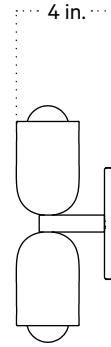

In Common With

Glass Up Down Sconce, Slim
Technical Specifications

Glass Up Down Sconce, Slim

Technical Specifications

Materials	Glass, brass or steel
Product weight	2 lbs
Lead time	6 weeks
Bulbs included (2)	E12 / 120V / 4.0 W / 220 lm 2200 K - 3000 K / warm on dim
Dimmer	Integrated dimmer switch
Max wattage	20 W
Certifications	UL listed, damp-rated, ADA compliant

Notes

1. This fixture meets the requirements of the Americans with Disabilities Act (ADA) of 1990.
2. This fixture may be installed horizontally if desired.

Updated August 16, 2023

Front View

Side View

Top View