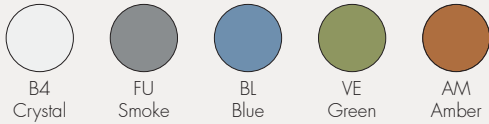

## 9195/B9195/U9195/Z9195

Dec WITH DIMMER

### MATERIAL

Mass colored or painted polycarbonate, anodised aluminum

TRANSPARENT