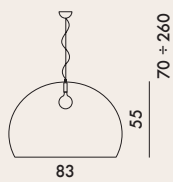

BIG FL/Y 2002

Design Ferruccio Laviani

9058/9059

kg
5.0

MATERIAL
Mass-dyed PMMA

9097/9098

kg
5.0

MATERIAL
Painted PMMA

Alternative sources: E27 max 25W Fluo Globo, E27 max 15W Led

JJ14
One E27 max. 15W LED light bulb
Cannot be sold separately from 9058
9097

9058/9059	1	10.45	0.481	86X65X86
9097/9098	1	10.45	0.481	86X65X86