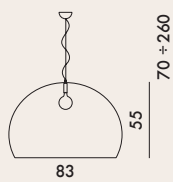

BIG FL/Y 2002

Design Ferruccio Laviani

9058/9059

kg
5.0

MATERIAL
Mass-dyed PMMA

9097/9098

kg
5.0

MATERIAL
Painted PMMA

Alternative sources: E27 max 25W Fluo Globo, E27 max 15W Led

JJ14
One E27 max. 15W LED light bulb
Cannot be sold separately from 9058
9097

9058/9059	1	10.45	0.481	86X65X86
9097/9098	1	10.45	0.481	86X65X86