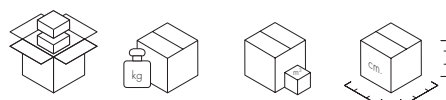

9058/9059	1	10.45	0.481	86X65X86
9097/9098	1	10.45	0.481	86X65X86