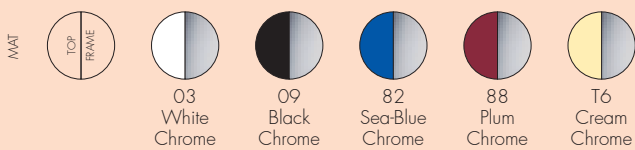

NEW!

GASTONE 1991

Design Antonio Citterio with Oliver Löw

4470

FRAME

Chrome-plated steel and polished aluminium feet

TOP

Nylon loaded with glass fiber and scratch-proof paint

NEW! **4473**

FRAME

Painted steel

TOP

Nylon loaded with glass fiber and scratch-proof paint

4470	1	14.0	0.246	98X33X76
4473	1	14.0	0.246	98X33X76