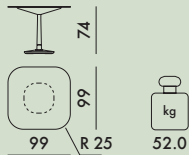

MULTIPL0 2016

Design Antonio Citterio

LARGE SQUARE BASE

4075

Square stoneware top with marble finish

4076

Square stoneware top in solid colour

4077

Square glass top

4081

Rounded stoneware top with marble finish

4082

Rounded stoneware top in solid colour