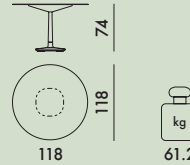

4083

Rounded glass top

4134

Square stoneware top with marble finish