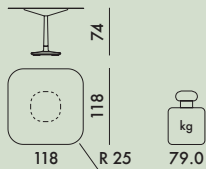

4135

Square glass top

4136

Rounded stoneware top with marble finish