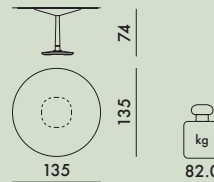

4137

Rounded glass top

4138

Square stoneware top with marble finish