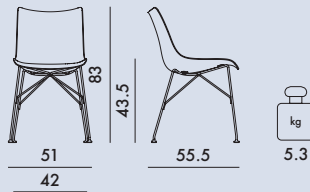

NEW!

P/WOOD 2019

Design Philippe Starck

4911
Basic Veneer
4912
Slatted Ash

5911
Basic Veneer
5912
Slatted Ash

Basic Veneer

CC
Light wood
Chrome

SC
Dark wood
Chrome

SN
Dark wood
Black

Slatted Ash

CC
Light wood
Chrome

SC
Dark wood
Chrome

SN
Dark wood
Black

SEAT
Curved 3D wood

FRAME
Chrome-plated or painted steel

discover
Smart Wood Collection

level achieved
EN 1022:2005 Compliant
EN 16139:2013+AC 2013 Compliant
EN 1728:2012+AC 2013

6.4	L2
6.5	L2
6.6	L2
6.17	L2
6.18	L2
6.24	L2
6.25	L2

4911/4912	1	7.9	0.265	53X57X88
5911/5912	1	7.9	0.265	53X57X88