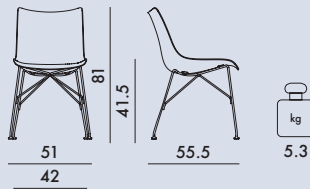

Basic Veneer

CC
Light wood
Chrome

SC
Dark wood
Chrome

SN
Dark wood
Black

Slatted Ash

CC
Light wood
Chrome

SC
Dark wood
Chrome

SN
Dark wood
Black

SEAT
Curved 3D wood

FRAME
Chrome-plated or painted steel