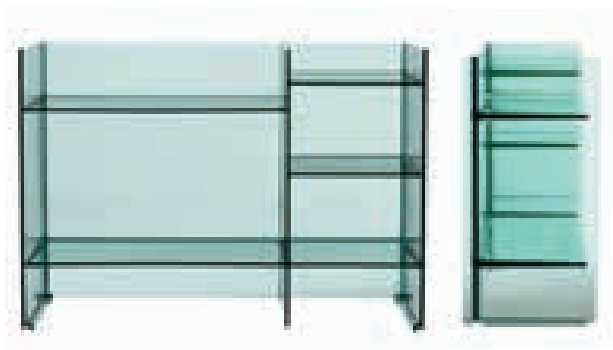

SOUND-RACK 2013

Design Ludovica + Roberto Palomba

Kartell ^{by} LAUFEN

9910

MATERIAL

Transparent or batch-dyed PMMA

TRANSPARENT

B4
Crystal

VE
Aquamarine

RO
Nude

AT
Tangerine

AM
Amber

FU
Smoke

BL
Sunset
blue

9910

1

13.4

0.151

81X60X31