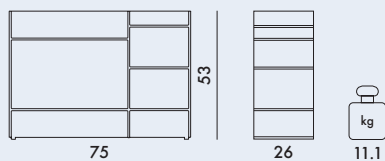

9910

MATERIAL

Transparent or batch-dyed PMMA

TRANSPARENT

B4
Crystal

VE
Aquamarine

RO
Nude

AT
Tangerine

AM
Amber

FU
Smoke

BL
Sunset
blue