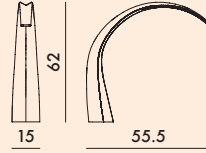

9300/W9300

kg
2.5

IP 20

24V dc

4.8W LED
2700°K

MATERIAL

Transparent or batch-dyed PMMA

TRANSPARENT

4.62

0.096

47X85X24