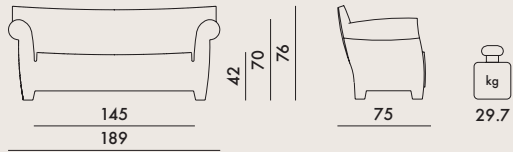

BUBBLE CLUB 2000

Design Philippe Starck

Compasso D'Oro 2001

6050

6070

MATERIAL

Smooth batch-dyed polyethylene

	level achieved	
	armchair	sofa
EN 15373:2007		
5.1	Compliant	Compliant
5.2	Compliant	Compliant
Attachment A para. A.2	3	3
EN 1728:2000		
6.2.1	3	3
6.2.2	3	3
6.5	3	3
6.6	3	3
6.7	3	-
6.15	3	-
maximum level=3		

6050	1	41.2	1.181	192X75X82
6070	1	25.0	0.657	104X77X82
6080	1	6.5	0.124	53X44X53