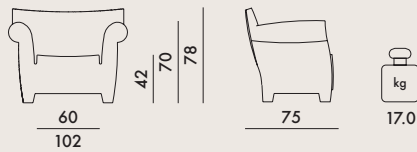

BUBBLE CLUB 2000

Design Philippe Starck

Compasso D'Oro 2001

6070

6080

MATERIAL

Smooth batch-dyed polyethylene

	level achieved	
	armchair	sofa
EN 15373:2007		
5.1	Compliant	Compliant
5.2	Compliant	Compliant
Attachment A para. A.2	3	3
EN 1728:2000		
6.2.1	3	3
6.2.2	3	3
6.5	3	3
6.6	3	3
6.7	3	-
6.15	3	-
maximum level=3		

6050	1	41.2	1.181	192X75X82
6070	1	25.0	0.657	104X77X82
6080	1	6.5	0.124	53X44X53