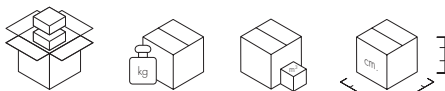

Model	Item	Weight (kg)	Volume (m³)	Dimensions (cm)
7162/A7162	4 seat frames	70.0	1.702	101X78X54
	1 corner frame	28.0	0.562	102X102X54
	2 armrests	21.0	0.424	101X42X50
	2 base structures	36.0	0.268	190X64X11
	1 corner structure	5.8	0.028	68X68X6
7163/A7163	5 seat frames	87.5	2.127	101X78X54
	1 corner frame	28.0	0.562	102X102X54
	2 armrests	21.0	0.424	101X42X50
	1 base structure	22.7	0.187	265X64X11
	1 base structure	18.0	0.134	190X64X11
1 corner structure	5.8	0.028	68X68X6	
7164/A7164	6 seat frames	105.0	2.552	101X78X54
	1 corner frame	28.0	0.562	102X102X54
	2 armrests	21.0	0.424	101X42X50
	2 base structures	45.4	0.373	265X64X11
	1 corner structure	5.8	0.028	68X68X6

Standard	Level Reached
EN 1022 2005	Compliant
EN 16139:2013+AC 2013	Compliant
EN 1728:2012+AC 2013	
6.4	L2
6.5	L2
6.6	L2
6.8	L2
6.10	L2
6.11	L2
6.12	L2
6.13	L2
6.15	L2
6.16	L2
6.17	L2