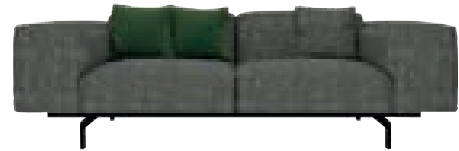

7166
Cushion

FRAME

Painted steel

SEAT AND BACKREST

Expanded polyurethane with fabric upholstery

REMOVABLE COVER

Sofa is available in all fabric combinations, with fireproof versions (code AXXXX) indicated with the specific icon.

Houndstooth

Houndstooth

Gubbio

6161
6169 SS*

Nilo

*Any combination of collection fabrics can be used on request.

Dimensions of customised fabric to cover a single piece:

2-seater sofa: 140x720 cm. 3-seater sofa: 140x950 cm.

NILO FABRIC

Fire tested version

IT UNI 9175 flame resistance test Class 1 IM Ministerial approval
MI1848D20D1IM00022, EN 1021
UK Standard BS5852 S5, S.1. 1324
US - California Standard TB 117

PIED DE POULE FABRIC

Fire tested version

IT UNI 9175 flame resistance test Class 1 IM Ministerial approval MI1848D20D1IM00026, EN 1021
UK Standard BS5852 S5, S.1. 1324
US - California Standard TB 117

Model	Item	Weight (kg)	Volume (m³)	Dimensions (cm)
7162/A7162	4 seat frames	70.0	1.702	101X78X54
	1 corner frame	28.0	0.562	102X102X54
	2 armrests	21.0	0.424	101X42X50
	2 base structures	36.0	0.268	190X64X11
	1 corner structure	5.8	0.028	68X68X6
7163/A7163	5 seat frames	87.5	2.127	101X78X54
	1 corner frame	28.0	0.562	102X102X54
	2 armrests	21.0	0.424	101X42X50
	1 base structure	22.7	0.187	265X64X11
	1 base structure	18.0	0.134	190X64X11
1 corner structure	5.8	0.028	68X68X6	
7164/A7164	6 seat frames	105.0	2.552	101X78X54
	1 corner frame	28.0	0.562	102X102X54
	2 armrests	21.0	0.424	101X42X50
	2 base structures	45.4	0.373	265X64X11
	1 corner structure	5.8	0.028	68X68X6

Standard	Level Reached
EN 1022 2005	Compliant
EN 16139:2013+AC 2013	Compliant
EN 1728:2012+AC 2013	
6.4	L2
6.5	L2
6.6	L2
6.8	L2
6.10	L2
6.11	L2
6.12	L2
6.13	L2
6.15	L2
6.16	L2
6.17	L2