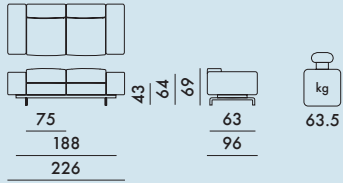

LARGO 2016

Design Piero Lissoni

7150

2-seater

A7150