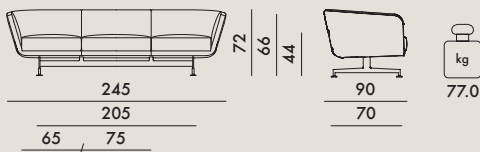

D7016

FRAME

Painted steel

SEAT AND BACKREST

Polyurethane with fabric or ecoleather upholstery