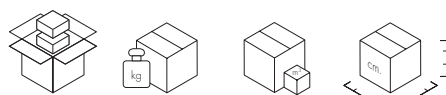

Model	Quantity	Weight (kg)	Volume (cm³)	Dimensions (cm)
D7015	1 sofa, 2-seater	67.0	1.260	180X70X100
D7016	1 sofa, 3-seater	92.0	1.820	260X70X100
7175	1 cushion	1.85	0.039	51X51X15
7176	1 cushion	1.3	0.039	51X51X15