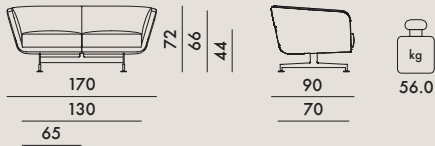

BETTY 2018

Design Piero Lissoni

D7015