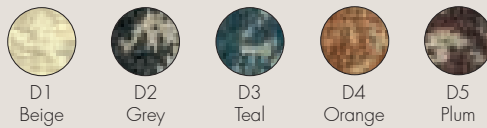

### MATERIAL

Goose down and flock cushions

### FABRIC

Melange

Jacquard