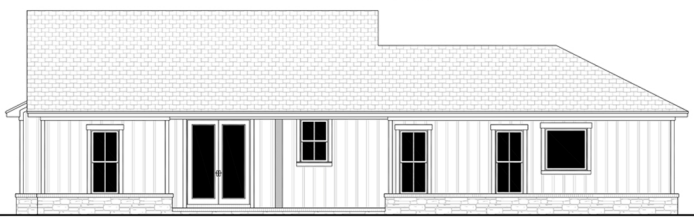

Designing Homes
HOUSE PLAN ZONE
 Building Relationships

Floor Plan

Rear Elevation

Phone: 601.336.3254 sales@hpzplans.com
<https://hpzplans.com/products/edgemoor-house-plan>

Edgemoor House Plan

1599

- 🏠 1599 Sq Ft.
- 🏠 1 Stories
- 🛏️ 3 Bedrooms
- 📏 61-6 Width
- 🚿 2.5 Bathrooms
- 📏 44-6 Depth