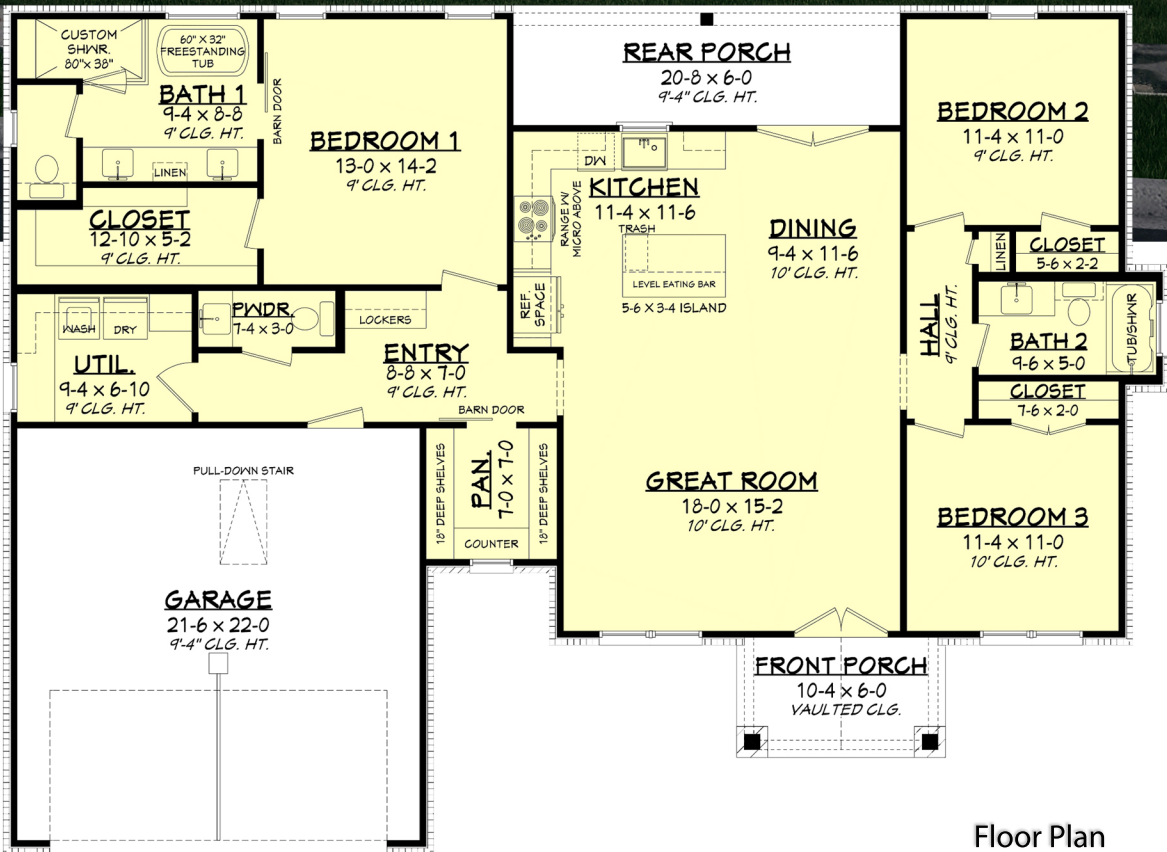

Designing Homes
HOUSE PLAN ZONE
 Building Relationships

Floor Plan

Rear Elevation

Phone: 601.336.3254 sales@hpzplans.com
<https://hpzplans.com/products/edgemoor-house-plan>

Edgemoor House Plan

1599

- 🏠 1599 Sq Ft.
- 🏠 1 Stories
- 🛏️ 3 Bedrooms
- 📏 61-6 Width
- 🚿 2.5 Bathrooms
- 📏 44-6 Depth