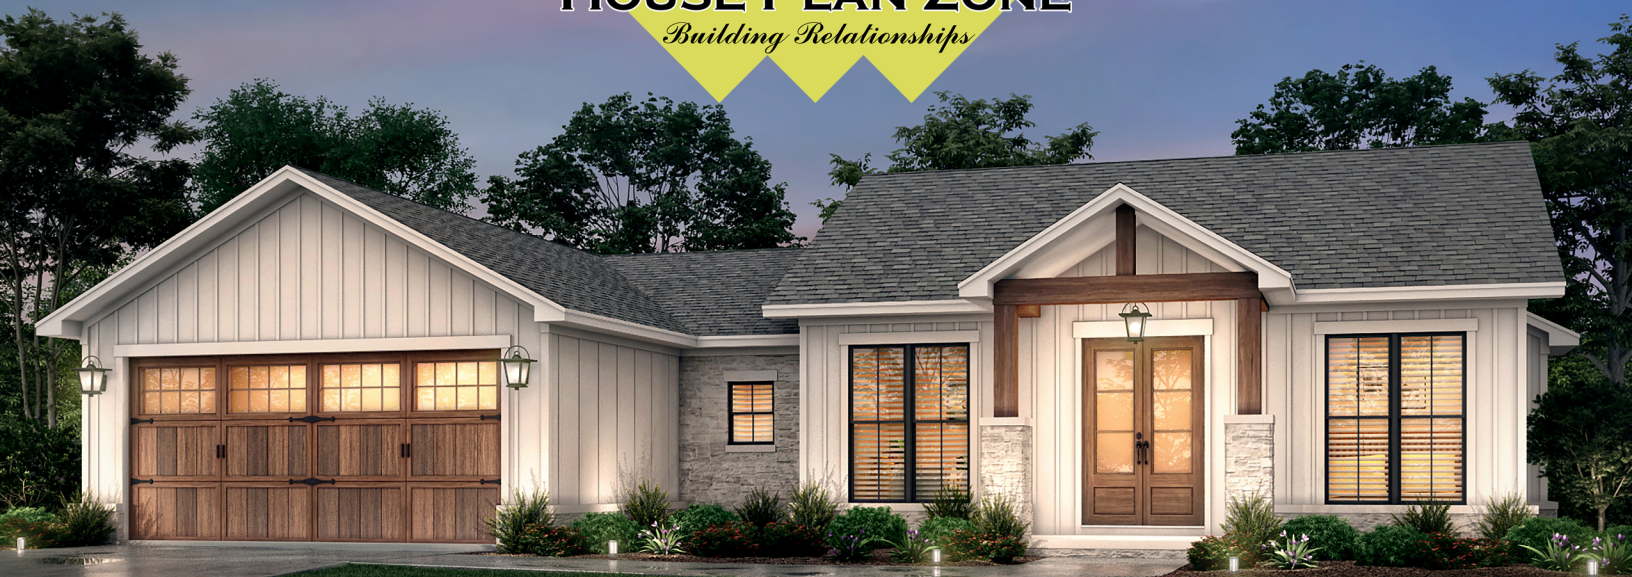

Designing Homes
HOUSE PLAN ZONE
 Building Relationships

Floor Plan

Rear Elevation

Phone: 601.336.3254 sales@hpzplans.com
<https://hpzplans.com/products/edgemoor-house-plan>

Edgemoor House Plan

1599

- 🏠 1599 Sq Ft.
- 🏠 1 Stories
- 🛏️ 3 Bedrooms
- 📏 61-6 Width
- 🚿 2.5 Bathrooms
- 📏 44-6 Depth