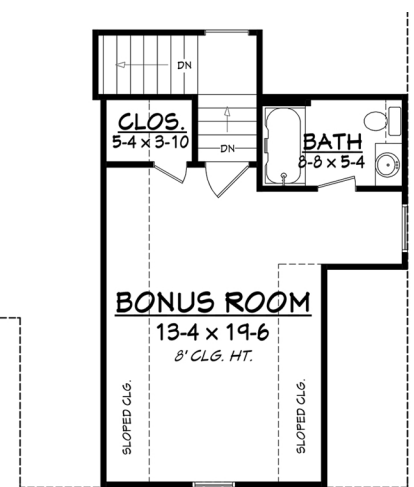

Designing Homes
HOUSE PLAN ZONE
 Building Relationships

First Floor Plan

Bonus Floor Plan

Square footage does not include bonus room.

Phone: 601.336.3254 sales@hpzplans.com

www.hpzplans.com/products/refuge-court-house-plan

Refuge Court House Plan

2086

- 2086 Sq Ft.
- 1.5 Stories
- 3 Bedrooms
- 66-2 Width
- 2 Bathrooms
- 54-2 Depth