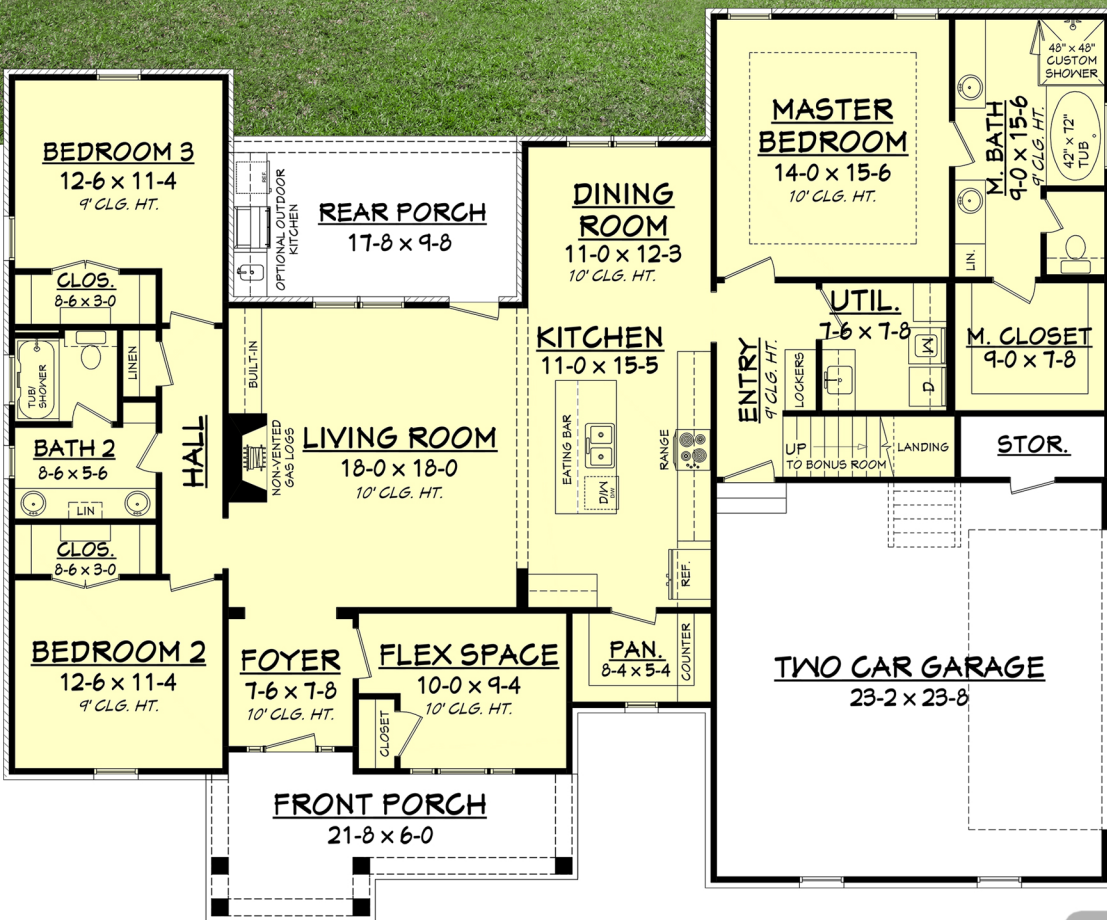

Designing Homes
HOUSE PLAN ZONE
 Building Relationships

First Floor Plan

Bonus Floor Plan

Square footage does not include bonus room.

Phone: 601.336.3254 sales@hpzplans.com

www.hpzplans.com/products/refuge-court-house-plan

Refuge Court House Plan

2086

- 2086 Sq Ft.
- 1.5 Stories
- 3 Bedrooms
- 66-2 Width
- 2 Bathrooms
- 54-2 Depth