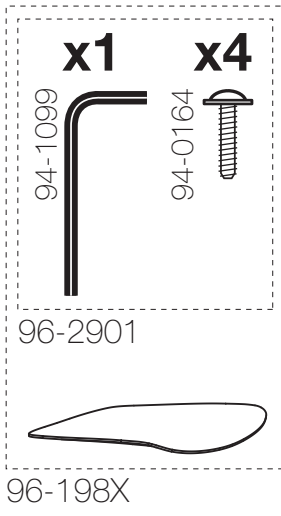

HOUE

FALK CHAIR

DESIGN BY
THOMAS PEDERSEN

The mark of
responsible forestry

1

2