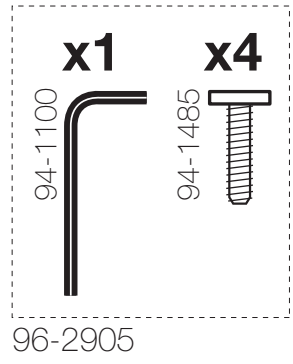

HOUE

FALK CHAIR

DESIGN BY
THOMAS PEDERSEN

The mark of
responsible forestry

1

2