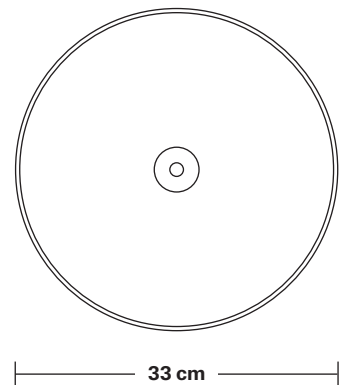

Ceiling Rose Height: 2 cm / 0.8"

Brooklyn Cord Set ES E27 Bulb Holder

Product Code: BR-CS

H: 113 cm x W: 12 cm x D: 12 cm

SPECIFICATIONS

We meet all UK and EU lighting and safety regulations.

Our products are hand finished to ensure an authentic vintage look and therefore they may vary slightly from those shown in the images.

Ceiling rose: Pewter.

DIMENSIONS

Bulb Holder Diameter: 6 cm / 2.5"

Bulb Holder Height: 11 cm / 4.3"

Ceiling Rose height: 12 cm / 4.9"

Full Drop: 113 cm / 44.5"

Brooklyn Chain Cord Set ES E27 Bulb Holder

Product Code: BR-CS

Ceiling rose: Pewter.

DIMENSIONS

Bulb Holder Diameter: 9 cm / 3.5"

Bulb Holder Height: 10 cm / 3.9"

Ceiling Rose Diameter: 12 cm / 4.7"

Ceiling Rose Height: 2.5 cm / 1"

Full Drop: 115 cm / 45.3"

INDUSTVILLE

Dome - 13 Inch - Shade Only

Product Code: D13-SO

H: 21 cm x W: 33 cm x D: 33 cm

SPECIFICATIONS

We meet all UK and EU lighting and safety regulations.

Our products are hand finished to ensure an authentic vintage look and therefore they may vary slightly from those shown in the images.