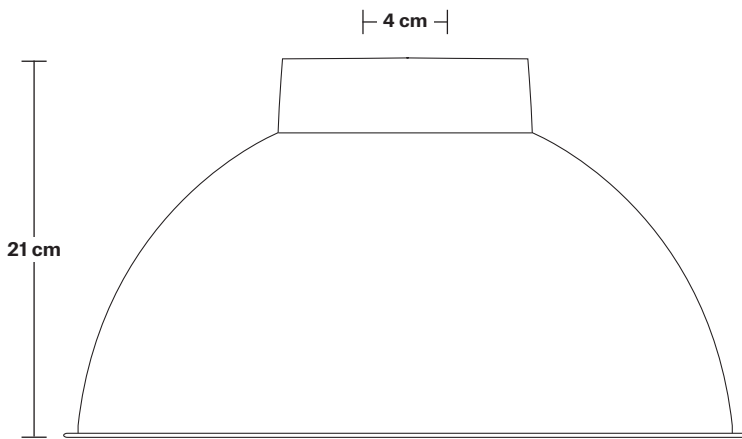

Ceiling rose: Pewter.

DIMENSIONS

Bulb Holder Diameter: 6 cm / 2.5"

Bulb Holder Height: 11 cm / 4.3"

Ceiling Rose height: 12 cm / 4.9"

Full Drop: 113 cm / 44.5"

Brooklyn Chain Cord Set ES E27 Bulb Holder

Product Code: BR-CS

H: 115 cm x W: 12 cm x D: 12 cm

SPECIFICATIONS

We meet all UK and EU lighting and safety regulations.

Our products are hand finished to ensure an authentic vintage look and therefore they may vary slightly from those shown in the images.

Ceiling rose: Pewter.

DIMENSIONS

Bulb Holder Diameter: 9 cm / 3.5"

Bulb Holder Height: 10 cm / 3.9"

Ceiling Rose Diameter: 12 cm / 4.7"

Ceiling Rose Height: 2.5 cm / 1"

Full Drop: 115 cm / 45.3"

INDUSTVILLE

Dome - 13 Inch - Shade Only

Product Code: D13-SO

H: 21 cm x W: 33 cm x D: 33 cm

SPECIFICATIONS

We meet all UK and EU lighting and safety regulations.

Our products are hand finished to ensure an authentic vintage look and therefore they may vary slightly from those shown in the images.