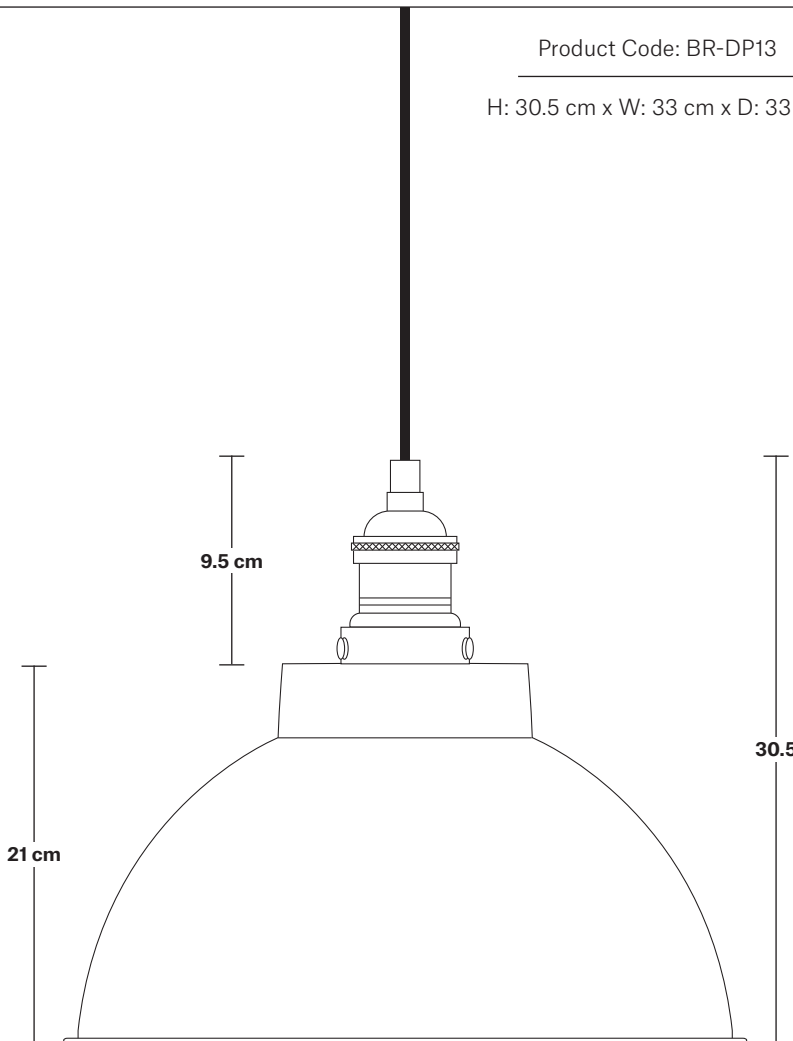

Brooklyn Dome Pendant - 13 Inch

Product Code: BR-DP13

H: 30.5 cm x W: 33 cm x D: 33 cm

SPECIFICATIONS

We meet all UK and EU lighting and safety regulations.

Our products are hand finished to ensure an authentic vintage look and therefore they may vary slightly from those shown in the images.

Chain flex: 1m Black Round plastic and 1m Chain.

Ceiling Rose: Pewter.

DIMENSIONS

Shade Diameter: 33 cm / 13"

Shade Height (no holder): 21 cm / 8.3"

Holder Diameter: 6 cm / 2.5"

Holder Height: 11 cm / 4.3"

Ceiling Rose Diameter: 12 cm / 4.9"

Ceiling Rose Height: 2 cm / 0.8"

Brooklyn Cord Set ES E27 Bulb Holder

Product Code: BR-CS

H: 113 cm x W: 12 cm x D: 12 cm

SPECIFICATIONS

We meet all UK and EU lighting and safety regulations.

Our products are hand finished to ensure an authentic vintage look and therefore they may vary slightly from those shown in the images.

Dome - 13 Inch - Shade Only

Product Code: D13-SO

H: 21 cm x W: 33 cm x D: 33 cm

SPECIFICATIONS

We meet all UK and EU lighting and safety regulations.

Our products are hand finished to ensure an authentic vintage look and therefore they may vary slightly from those shown in the images.