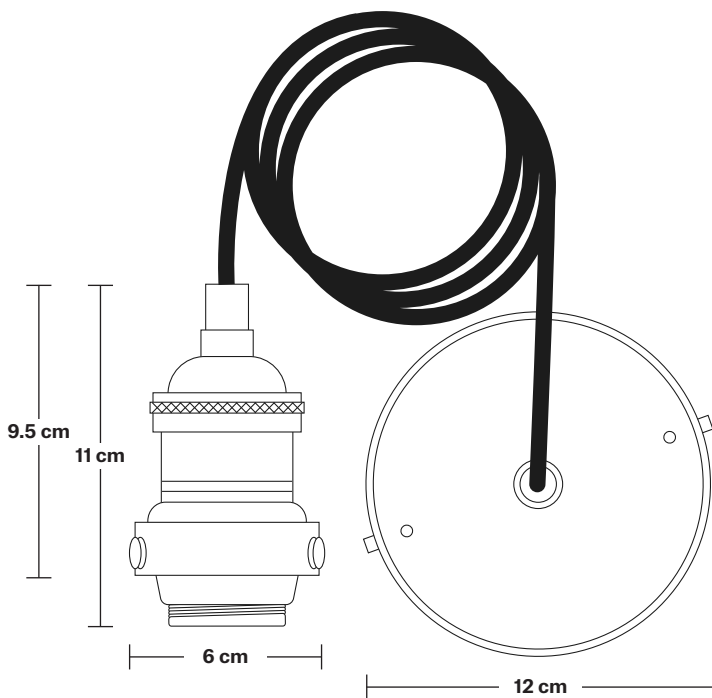

Brooklyn Dome Pendant - 13 Inch

Product Code: BR-DP13

H: 30.5 cm x W: 33 cm x D: 33 cm

SPECIFICATIONS

We meet all UK and EU lighting and safety regulations.

Our products are hand finished to ensure an authentic vintage look and therefore they may vary slightly from those shown in the images.

Chain flex: 1m Black Round plastic and 1m Chain.

Ceiling Rose: Pewter.

DIMENSIONS

Shade Diameter: 33 cm / 13"

Shade Height (no holder): 21 cm / 8.3"

Holder Diameter: 6 cm / 2.5"

Holder Height: 11 cm / 4.3"

Ceiling Rose Diameter: 12 cm / 4.9"

Ceiling Rose Height: 2 cm / 0.8"

Brooklyn Cord Set ES E27 Bulb Holder

Product Code: BR-CS

H: 113 cm x W: 12 cm x D: 12 cm

SPECIFICATIONS

We meet all UK and EU lighting and safety regulations.

Our products are hand finished to ensure an authentic vintage look and therefore they may vary slightly from those shown in the images.

Ceiling rose: Pewter.

DIMENSIONS

Bulb Holder Diameter: 6 cm / 2.5"

Bulb Holder Height: 11 cm / 4.3"

Ceiling Rose height: 12 cm / 4.9"

Full Drop: 113 cm / 44.5"

Brooklyn Chain Cord Set ES E27 Bulb Holder

Product Code: BR-CS