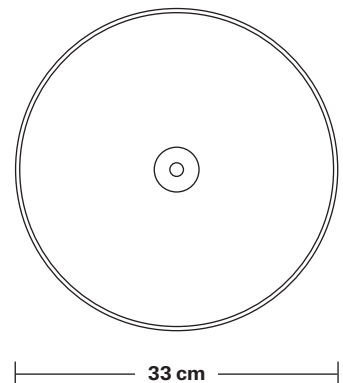

Brooklyn Dome Pendant - 13 Inch

Product Code: BR-DP13

H: 30.5 cm x W: 33 cm x D: 33 cm

SPECIFICATIONS

We meet all UK and EU lighting and safety regulations.

Our products are hand finished to ensure an authentic vintage look and therefore they may vary slightly from those shown in the images.

Chain flex: 1m Black Round plastic and 1m Chain.

Ceiling Rose: Pewter.

DIMENSIONS

Shade Diameter: 33 cm / 13"

Shade Height (no holder): 21 cm / 8.3"

Holder Diameter: 6 cm / 2.5"

Holder Height: 11 cm / 4.3"

Ceiling Rose Diameter: 12 cm / 4.9"

Dome - 13 Inch - Shade Only

Product Code: D13-SO

H: 21 cm x W: 33 cm x D: 33 cm

SPECIFICATIONS

We meet all UK and EU lighting and safety regulations.

Our products are hand finished to ensure an authentic vintage look and therefore they may vary slightly from those shown in the images.

Wall mount screws not included.

DIMENSIONS

Shade Diameter: 33 cm / 13"

Shade Height (no holder): 21 cm / 8.3"

Dome - 13 Inch - Copper

Shade Only

Dome - 13 Inch - Copper - Shade Only

D13-C-SO