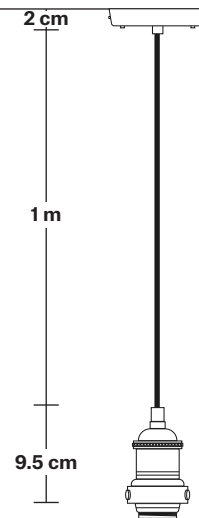

Brooklyn Dome Pendant - 13 Inch

Product Code: BR-DP13

H: 30.5 cm x W: 33 cm x D: 33 cm

SPECIFICATIONS

We meet all UK and EU lighting and safety regulations.

Our products are hand finished to ensure an authentic vintage look and therefore they may vary slightly from those shown in the images.

Chain flex: 1m Black Round plastic and 1m Chain.

Ceiling Rose: Pewter.

DIMENSIONS

Shade Diameter: 33 cm / 13"

Shade Height (no holder): 21 cm / 8.3"

Holder Diameter: 6 cm / 2.5"

Holder Height: 11 cm / 4.3"

Ceiling Rose Diameter: 12 cm / 4.9"

Ceiling Rose Height: 2 cm / 0.8"

Brooklyn Cord Set ES E27 Bulb Holder

Product Code: BR-CS

H: 113 cm x W: 12 cm x D: 12 cm

SPECIFICATIONS

We meet all UK and EU lighting and safety regulations.

Our products are hand finished to ensure an authentic vintage look and therefore they may vary slightly from those shown in the images.

Dome - 13 Inch - Shade Only

Product Code: D13-SO

H: 21 cm x W: 33 cm x D: 33 cm

SPECIFICATIONS

We meet all UK and EU lighting and safety regulations.

Our products are hand finished to ensure an authentic vintage look and therefore they may vary slightly from those shown in the images.