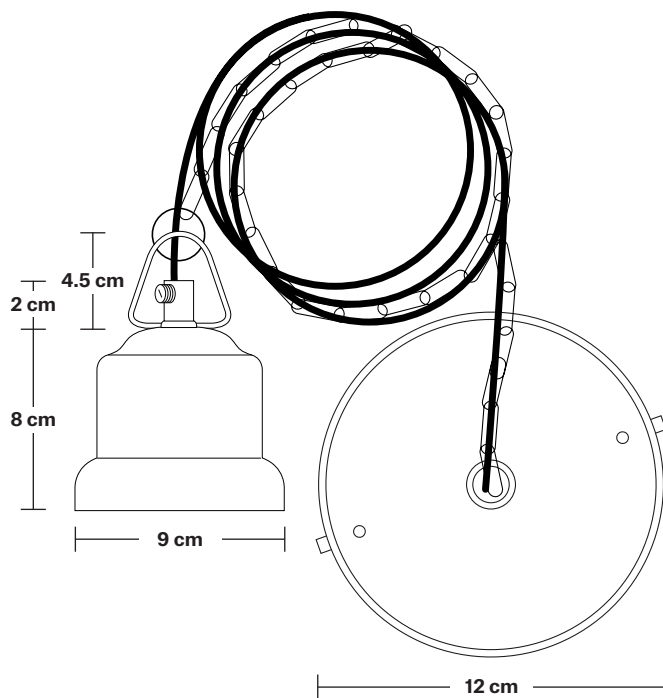

Ceiling Rose Height: 2 cm / 0.8"

Brooklyn Cord Set ES E27 Bulb Holder

Product Code: BR-CS

H: 113 cm x W: 12 cm x D: 12 cm

SPECIFICATIONS

We meet all UK and EU lighting and safety regulations.

Our products are hand finished to ensure an authentic vintage look and therefore they may vary slightly from those shown in the images.

Ceiling rose: Pewter.

DIMENSIONS

Bulb Holder Diameter: 6 cm / 2.5"

Bulb Holder Height: 11 cm / 4.3"

Ceiling Rose height: 12 cm / 4.9"

Full Drop: 113 cm / 44.5"

Brooklyn Chain Cord Set ES E27 Bulb Holder

Product Code: BR-CS

H: 115 cm x W: 12 cm x D: 12 cm

SPECIFICATIONS

We meet all UK and EU lighting and safety regulations.

Our products are hand finished to ensure an authentic vintage look and therefore they may vary slightly from those shown in the images.

Dome - 13 Inch - Shade Only

Product Code: D13-SO

H: 21 cm x W: 33 cm x D: 33 cm

SPECIFICATIONS

We meet all UK and EU lighting and safety regulations.

Our products are hand finished to ensure an authentic vintage look and therefore they may vary slightly from those shown in the images.