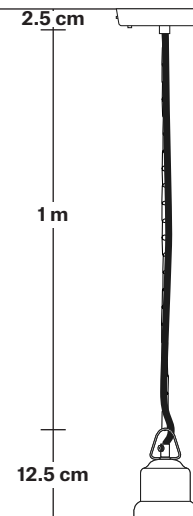

Ceiling Rose Height: 2 cm / 0.8"

Brooklyn Cord Set ES E27 Bulb Holder

Product Code: BR-CS

H: 113 cm x W: 12 cm x D: 12 cm

SPECIFICATIONS

We meet all UK and EU lighting and safety regulations.

Our products are hand finished to ensure an authentic vintage look and therefore they may vary slightly from those shown in the images.

Ceiling rose: Pewter.

DIMENSIONS

Bulb Holder Diameter: 6 cm / 2.5"

Bulb Holder Height: 11 cm / 4.3"

Ceiling Rose height: 12 cm / 4.9"

Full Drop: 113 cm / 44.5"

Brooklyn Chain Cord Set ES E27 Bulb Holder

Product Code: BR-CS

H: 115 cm x W: 12 cm x D: 12 cm

SPECIFICATIONS

We meet all UK and EU lighting and safety regulations.

Our products are hand finished to ensure an authentic vintage look and therefore they may vary slightly from those shown in the images.

Ceiling rose: Pewter.

DIMENSIONS

Bulb Holder Diameter: 9 cm / 3.5"

Bulb Holder Height: 10 cm / 3.9"

Ceiling Rose Diameter: 12 cm / 4.7"

Ceiling Rose Height: 2.5 cm / 1"

Full Drop: 115 cm / 45.3"

INDUSTVILLE