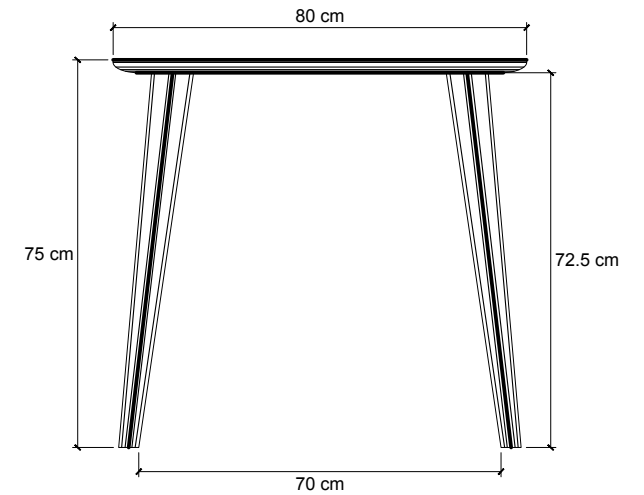

**DOMANI**

DM02 - Rectangular Dining Table

160 X 80 X 75 cm

**KARPENTER**<sup>®</sup>

Designed by Us Defined by Nature

TOP VIEW

FRONT VIEW

SIDE VIEW