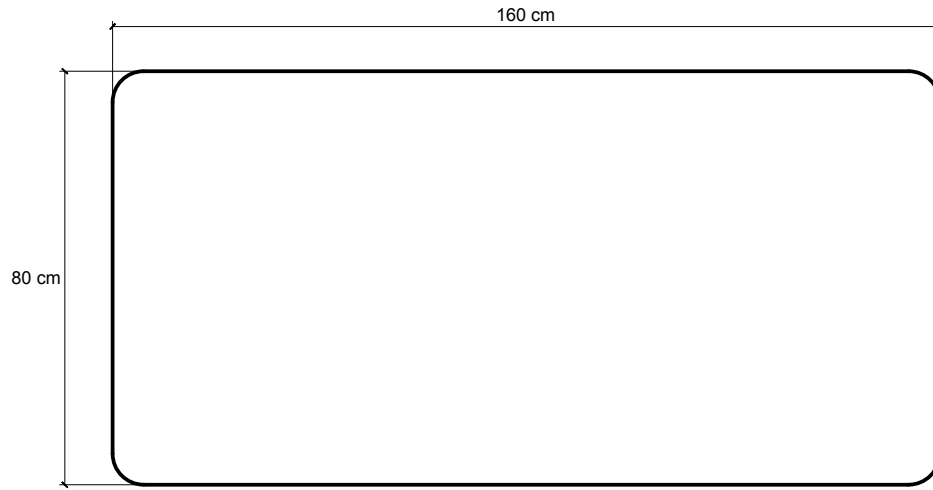

**DOMANI**

DM02 - Rectangular Dining Table

160 X 80 X 75 cm

**KARPENTER**<sup>®</sup>

Designed by Us Defined by Nature

TOP VIEW

FRONT VIEW

SIDE VIEW