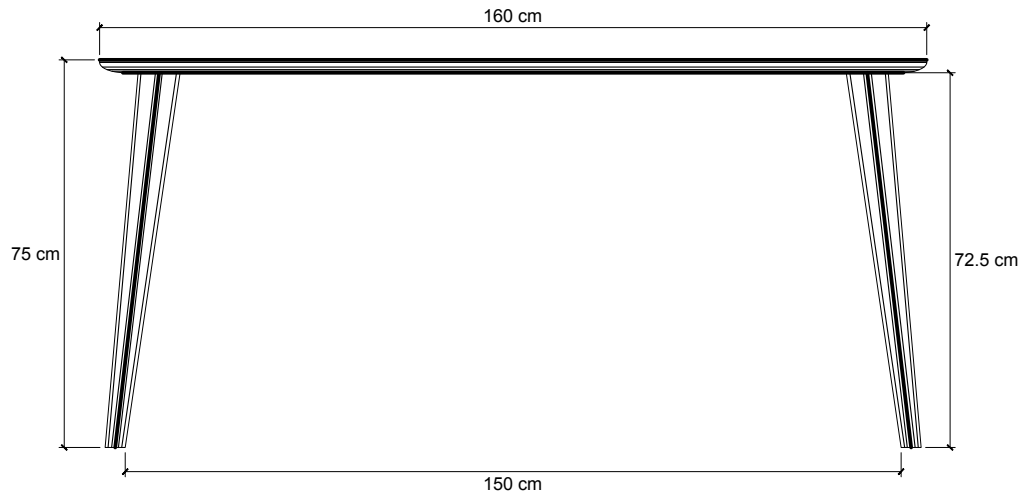

**DOMANI**

DM02 - Rectangular Dining Table

160 X 80 X 75 cm

**KARPENTER**<sup>®</sup>

Designed by Us Defined by Nature

TOP VIEW

FRONT VIEW

SIDE VIEW