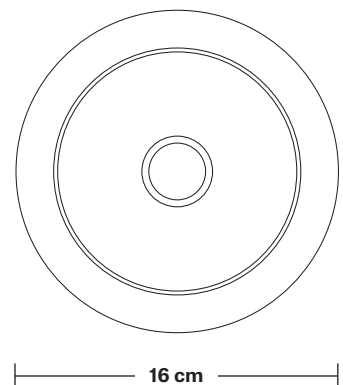

The Globe Collection Pendant Light

Product Code: SL-GLP

H: 14 cm x W: 11 cm x D: 11 cm

SPECIFICATIONS

We meet all UK and EU lighting and safety regulations.

Our products are hand finished to ensure an authentic vintage look and therefore they may vary slightly from those shown in the images.

Bulb required: Standard screw (E27) fitting, max 40W.

Shade weight: 0.48 kg | **Holder weight:** 0.7 kg

Maximum weight: 0.55 kg (1 wire)

INFORMATION

Finishes: Brass, Pewter and Copper.

Ready to be installed, installation required.

[3] Height (no holder): 14 cm / 5.5"

INDUSTVILLE

Sleek Ceiling Rose - 1 Outlet

Product Code: SL-CR10

H: 3.5 cm x W: 11.5 cm x D: 11.5 cm

SPECIFICATIONS

We meet all UK and EU lighting and safety regulations.

INFORMATION

Finishes: Brass, Pewter and Copper.

Ready to be installed, installation required.

Wall mount screws not included.

DIMENSIONS

Ceiling rose diameter: 11.5 cm / 4.5"

Ceiling rose height: 3.5 cm / 1.4"