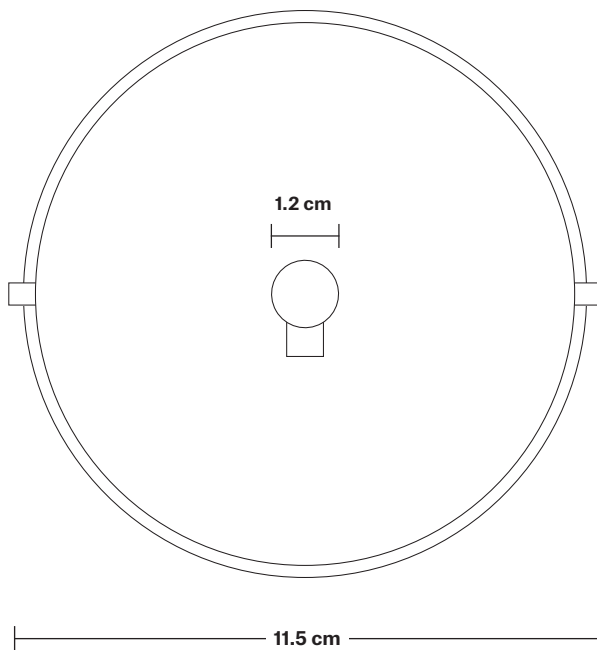

The Globe Collection Pendant Light

Product Code: SL-GLP

H: 14 cm x W: 11 cm x D: 11 cm

SPECIFICATIONS

We meet all UK and EU lighting and safety regulations.

Our products are hand finished to ensure an authentic vintage look and therefore they may vary slightly from those shown in the images.

Wall mount screws not included.

Available in 1, 3, 5, 7 wire.

Flex: 2m Black Twisted Fabric Flex (per pendant).

Ceiling rose: Copper, Brass and Pewter.

DIMENSIONS

Shade Diameter: 16 cm / 6.3"

[2] Opening Diameter: 11 cm / 4.3"

[3] Height (no holder): 14 cm / 5.5"

INDUSTVILLE

Sleek Ceiling Rose - 1 Outlet

Product Code: SL-CR10

H: 3.5 cm x W: 11.5 cm x D: 11.5 cm

SPECIFICATIONS

We meet all UK and EU lighting and safety regulations.

INFORMATION

Finishes: Brass, Pewter and Copper.

Ready to be installed, installation required.

Wall mount screws not included.

DIMENSIONS

Ceiling rose diameter: 11.5 cm / 4.5"

Ceiling rose height: 3.5 cm / 1.4"