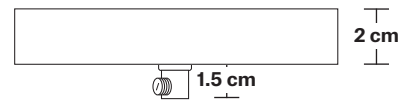

Bulb required: Standard screw (E27) fitting, max 40W.

Shade weight: 0.48 kg | **Holder weight:** 0.7 kg

Maximum weight: 0.55 kg (1 wire)

INFORMATION

Finishes: Brass, Pewter and Copper.

Ready to be installed, installation required.

Wall mount screws not included.

Available in 1, 3, 5, 7 wire.

Flex: 2m Black Twisted Fabric Flex (per pendant).

Ceiling rose: Copper, Brass and Pewter.

DIMENSIONS

Shade Diameter: 16 cm / 6.3"

[2] Opening Diameter: 11 cm / 4.3"

[3] Height (no holder): 14 cm / 5.5"

INDUSTVILLE

Sleek Ceiling Rose - 1 Outlet

Product Code: SL-CR10

H: 3.5 cm x W: 11.5 cm x D: 11.5 cm

SPECIFICATIONS

We meet all UK and EU lighting and safety regulations.