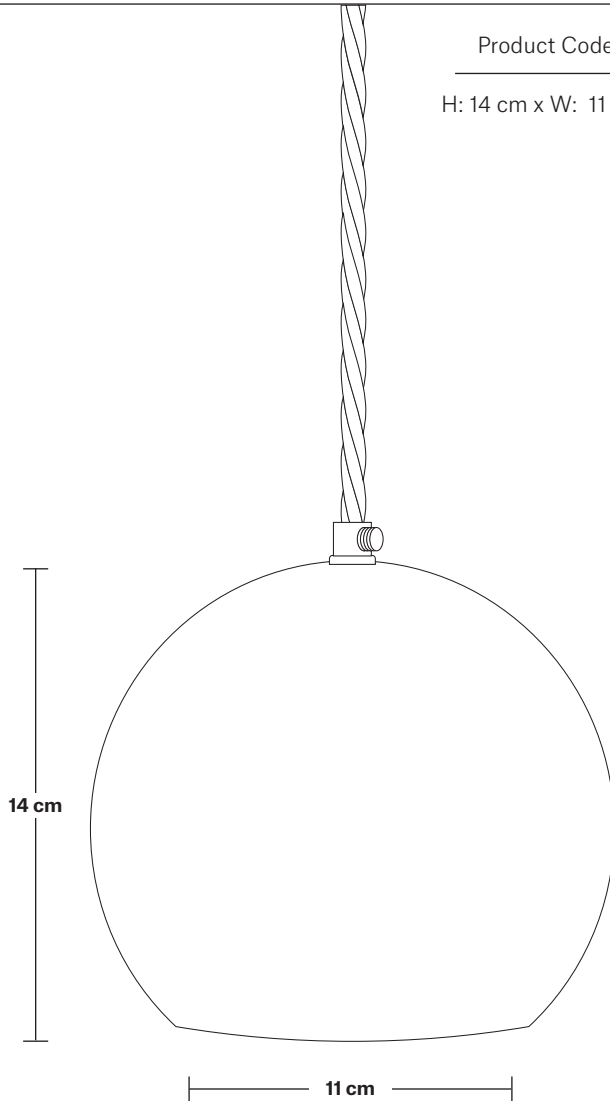

The Globe Collection Pendant Light

Product Code: SL-GLP

H: 14 cm x W: 11 cm x D: 11 cm

SPECIFICATIONS

We meet all UK and EU lighting and safety regulations.

Our products are hand finished to ensure an authentic vintage look and therefore they may vary slightly from those shown in the images.

Bulb required: Standard screw (E27) fitting, max 40W.

Shade weight: 0.48 kg | **Holder weight:** 0.7 kg

Maximum weight: 0.55 kg (1 wire)

INFORMATION

Finishes: Brass, Pewter and Copper.

Ready to be installed, installation required.

Wall mount screws not included.

Available in 1, 3, 5, 7 wire.

Flex: 2m Black Twisted Fabric Flex (per pendant).

Ceiling rose: Copper, Brass and Pewter.

DIMENSIONS

Shade Diameter: 16 cm / 6.3"

[2] Opening Diameter: 11 cm / 4.3"

[3] Height (no holder): 14 cm / 5.5"

INDUSTVILLE

Sleek Ceiling Rose - 1 Outlet

Product Code: SL-CR10

H: 3.5 cm x W: 11.5 cm x D: 11.5 cm

SPECIFICATIONS

We meet all UK and EU lighting and safety regulations.