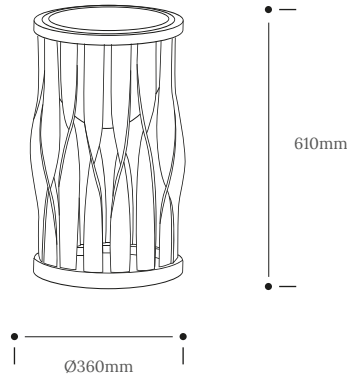

MERRYN FLOOR STANDING PLANTER

Product Specification

Tom Raffield

Merryn Floor Standing Planter

Merryn Floor Standing Planter Tall

Summon nature inside, transform space. The pinch of a potter's hand, the sculpting skill in a steam benders twist. Where traditional craftsmanship and innovative design fuse, The Green Range breathes new life.

Product Type : The Green Range	SKU	Wood types	Dimensions L x W x H (mm)		Weight (kg)	
			Unboxed	Boxed	Unboxed	Boxed
Merryn Floor Standing Planter	TR-GR-MRYN-F-S-O	Oak	360 x 360 x 610	475 x 460 x 665	4.15	6.15
Merryn Floor Standing Planter Tall	TR-GR-MRYN-F-T-O	Oak	360 x 360 x 775	475 x 460 x 875	4.45	6.45
Materials	Oak	Earthenware	-		Other materials	
Finish	Finished with a blend of natural wax oils to give a protective, hardwearing and beautiful finish.					
Care information	<ul style="list-style-type: none"> Caring for the earthenware bowl We have designed a striking set of earthenware bowls for our Green Range featuring a hard-wearing proactive glaze on the inside and a unique matte glaze on the outside, known as Engobe. Any fibres on a cleaning cloth will stick to the outside surface more easily due to this beautiful finish. We suggest you clean both the interior and exterior surface of the pot by gently wiping away any marks using warm soapy water and a lint free cloth. Once the pot is clean, gently dab dry using a soft, lint free cloth or towel. Caring for the wooden structure The bowl can be easily removed from its wooden holder before planting or watering. Should you want to water the plant in place, simply wipe away any surface moisture or water straight afterwards to minimise the chance of water stains. Mild furniture polishes can be used on the wood. 					
Additional information	<ul style="list-style-type: none"> Product care instructions included. 					