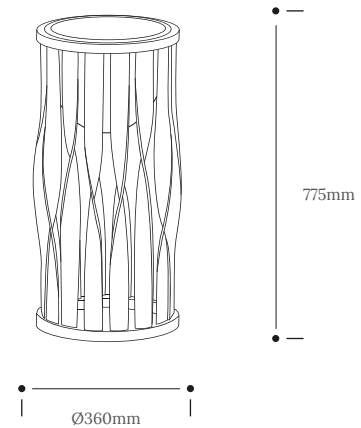

MERRYN FLOOR STANDING PLANTER

Product Specification

Tom Raffield

Merryn Floor Standing Planter

Merryn Floor Standing Planter Tall

Summon nature inside, transform space. The pinch of a potter's hand, the sculpting skill in a steam benders twist. Where traditional craftsmanship and innovative design fuse, The Green Range breathes new life.

Product Type : The Green Range	SKU	Wood types	Dimensions L x W x H (mm)		Weight (kg)	
			Unboxed	Boxed	Unboxed	Boxed
Merryn Floor Standing Planter	TR-GR-MRYN-F-S-O	Oak	360 x 360 x 610	475 x 460 x 665	4.15	6.15
Merryn Floor Standing Planter Tall	TR-GR-MRYN-F-T-O	Oak	360 x 360 x 775	475 x 460 x 875	4.45	6.45
Materials	Oak	Earthenware	-		Other materials	
Finish	Finished with a blend of natural wax oils to give a protective, hardwearing and beautiful finish.					
Care information	<ul style="list-style-type: none"> Caring for the earthenware bowl We have designed a striking set of earthenware bowls for our Green Range featuring a hard-wearing proactive glaze on the inside and a unique matte glaze on the outside, known as Engobe. Any fibres on a cleaning cloth will stick to the outside surface more easily due to this beautiful finish. We suggest you clean both the interior and exterior surface of the pot by gently wiping away any marks using warm soapy water and a lint free cloth. Once the pot is clean, gently dab dry using a soft, lint free cloth or towel. Caring for the wooden structure The bowl can be easily removed from its wooden holder before planting or watering. Should you want to water the plant in place, simply wipe away any surface moisture or water straight afterwards to minimise the chance of water stains. Mild furniture polishes can be used on the wood. 					
Additional information	<ul style="list-style-type: none"> Product care instructions included. 					