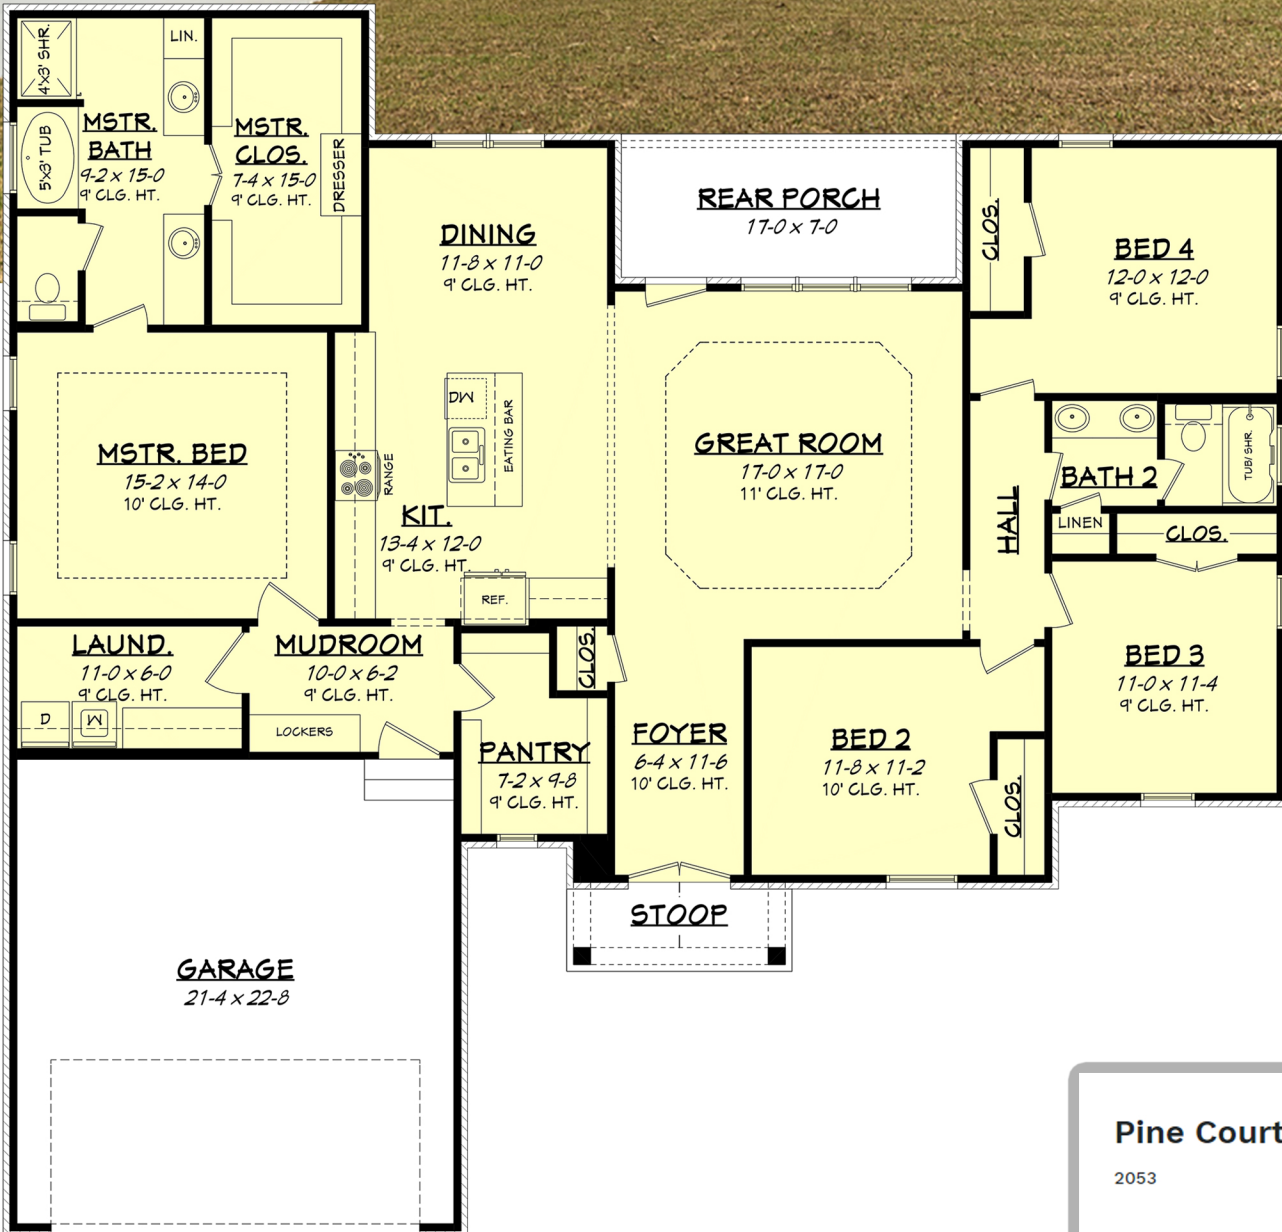

Designing Homes
HOUSE PLAN ZONE
 Building Relationships

Pine Court House Plan

2053

- 2053 Sq Ft.
- 1 Stories
- 4 Bedrooms
- 2 Bathrooms
- 62-2 Width
- 59-6 Depth

Phone: 601.336.3254 sales@hpzplans.com

www.hpzplans.com/products/pine-court-house-plan