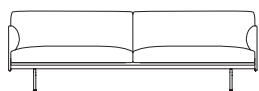

STUDIO SOFA 220 CM / 86.6"

71 cm / 28"
SH 40 cm / 15.7"

W 220 cm / 86.6"
SW 200 cm / 78.7"

76 cm / 29.9"
SD 54 cm / 21.3"