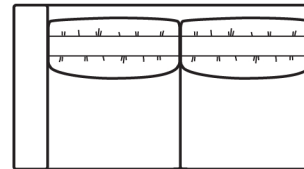

65"

42"

2081-LRB RAF Loveseat

64"

42"

2081-LOB Armless Loveseat

42"

42"

2081-O2B Large Ottoman
2081-O2LB Leather Large Ottoman

80"

42"

2081-PAB Apartment Sofa
2081-FAB Full Sleeper
2081-PALB Leather Apartment Sofa
2081-FALB Leather Full Sleeper

76"

42"

2081-PLB LAF Apt Sofa

76"

42"

2081-PRB RAF Apt Sofa

92"

42"

2081-SAB Sofa
2081-QAB Queen Sleeper
2081-SALB Leather Sofa
2081-QALB Leather Queen Sleeper

Style Information

Overall Height: 33"
Arm Height: 22"
Back Height: 29"
Seat Height: 17"
Seat Depth: 22"
Blend Down Seats and Backs
Not to scale