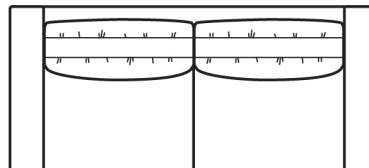

65"

42"

2081-LRB RAF Loveseat

64"

42"

2081-LOB Armless Loveseat

42"

42"

2081-O2B Large Ottoman
2081-O2LB Leather Large Ottoman

80"

42"

2081-PAB Apartment Sofa
2081-FAB Full Sleeper
2081-PALB Leather Apartment Sofa
2081-FALB Leather Full Sleeper

76"

42"

2081-PLB LAF Apt Sofa

76"

42"

2081-PRB RAF Apt Sofa

92"

42"

2081-SAB Sofa
2081-QAB Queen Sleeper
2081-SALB Leather Sofa
2081-QALB Leather Queen Sleeper

Style Information

Overall Height: 33"
Arm Height: 22"
Back Height: 29"
Seat Height: 17"
Seat Depth: 22"
Blend Down Seats and Backs
Not to scale