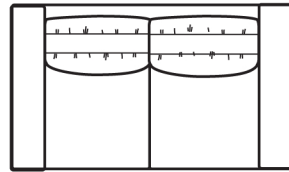

49"

42"

2081-C2B Chair and 1/2
2081-CS2B Chair and 1/2 Swivel
2081-C2LB Leather Chair and 1/2
2081-CSL2B Leather Chair & 1/2 Swivel

41"

65"

2081-CLB LAF Chaise

41"

65"

2081-CRB RAF Chaise

40"

42"

2081-ELB LAF Chair

40"

42"

2081-ERB RAF Chair

42"

42"

2081-EEB Corner

70"

42"

2081-LAB Loveseat
2081-LALB Leather Loveseat

65"

42"

2081-LLB LAF Loveseat