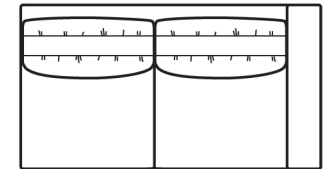

65"

42"

2081-LRB RAF Loveseat

64"

42"

2081-LOB Armless Loveseat

42"

42"

2081-O2B Large Ottoman
2081-O2LB Leather Large Ottoman

80"

42"

2081-PAB Apartment Sofa
2081-FAB Full Sleeper
2081-PALB Leather Apartment Sofa
2081-FALB Leather Full Sleeper

76"

42"

2081-PLB LAF Apt Sofa

76"

42"

2081-PRB RAF Apt Sofa

92"

42"

2081-SAB Sofa
2081-QAB Queen Sleeper
2081-SALB Leather Sofa
2081-QALB Leather Queen Sleeper

Style Information

Overall Height: 33"
Arm Height: 22"
Back Height: 29"
Seat Height: 17"
Seat Depth: 22"
Blend Down Seats and Backs
Not to scale