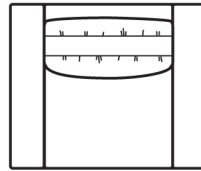

49"

42"

2081-C2B Chair and 1/2
2081-CS2B Chair and 1/2 Swivel
2081-C2LB Leather Chair and 1/2
2081-CSL2B Leather Chair & 1/2 Swivel

41"

65"

2081-CLB LAF Chaise

41"

65"

42"

2081-PRB RAF Apt Sofa

92"

42"

2081-SAB Sofa
2081-QAB Queen Sleeper
2081-SALB Leather Sofa
2081-QALB Leather Queen Sleeper

Style Information

Overall Height: 33"
Arm Height: 22"
Back Height: 29"
Seat Height: 17"
Seat Depth: 22"
Blend Down Seats and Backs
Not to scale