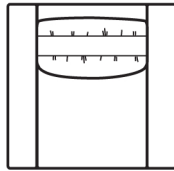

42"

2081-CAB Chair
2081-CSB Swivel Chair
2081-CALB Leather Chair
2081-CSLB Leather Swivel Chair

49"