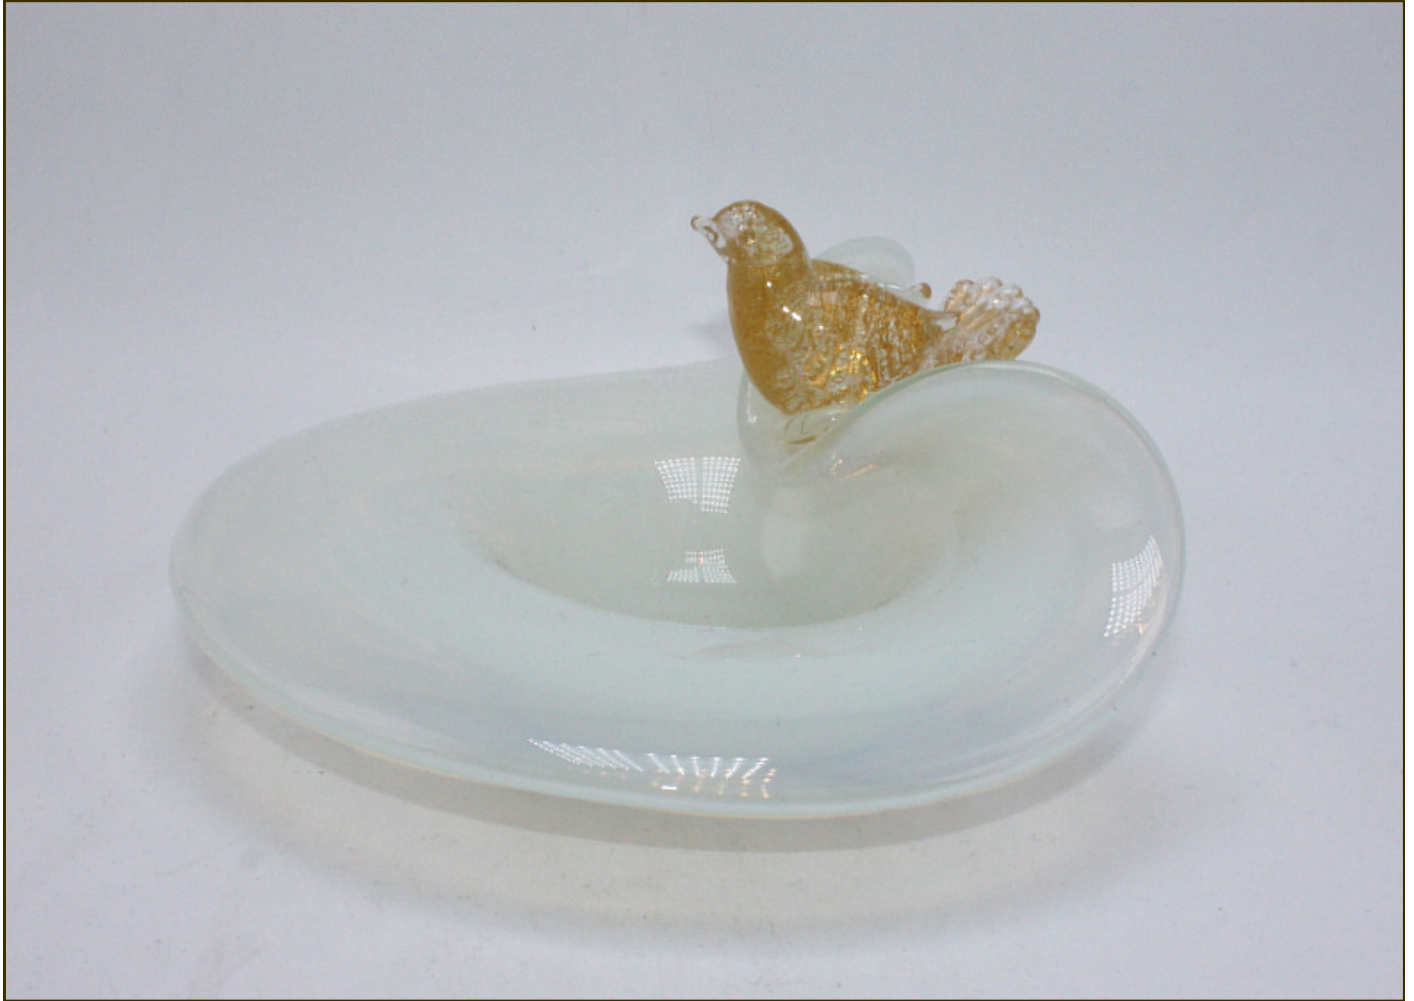

# Jan Showers

700-8520  
Opalescent Alfredo Barbini bowl with gold finch, c. 1950  
9" diameter X 4 1/2" h