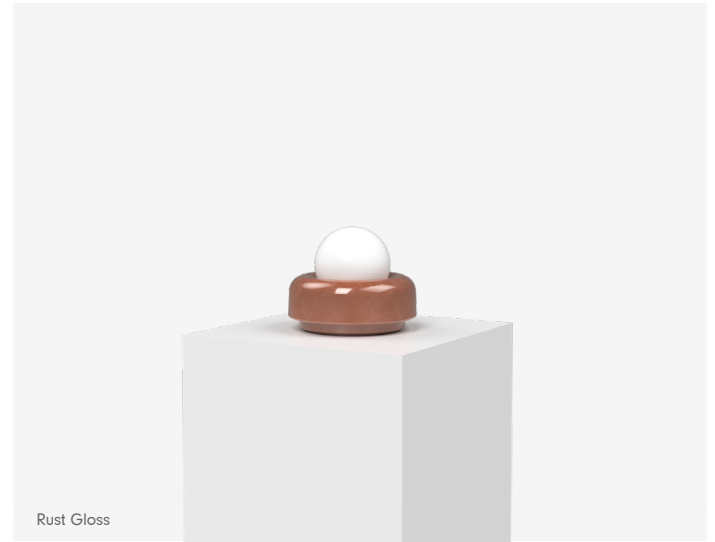

# Nelly

Nelly is a versatile table light available in a range of colours to suit any space. It's simple, playful form and gentle light output make it a staple for all interior projects. Constructed of slip-cast from ceramic and finished in a glossy glaze to compliment the hand-blown opal glass sphere. A small shadow gap around the base elevates it from the wall/surface to enhance its soft profile. Nelly is the perfect guest - unobtrusive but creating an inviting atmosphere.

Nelly comes in a range of configurations, please visit the Jardan website for more details.

<b>Finishes</b>	<b>Features</b>	
Oat Gloss (Featured)	G9 LED	2022 EPDA Top Design Winner - Accent Lamp
Rust Gloss	Soft White Temp	
Olive Gloss		
Mist Gloss		

## Table Lamp

### NL19\_1

<b>Measurements</b>	<b>Weight</b>	2kg/4.4lbs
	<b>Dimension</b>	190 x 50mm/7 x 2"
<b>Fitting</b>	<b>Type</b>	1 x G9 LED
	<b>Wattage</b>	2.5 LED
	<b>Temp</b>	3000K Soft White
	<b>Lumens (Bulb)</b>	200lm
	<b>CRI</b>	>80
	<b>Avg Lifetime</b>	25,000H
<b>Power</b>	<b>Input</b>	230-240v 50Hz
	<b>Switch</b>	Inline On / Off
	<b>Cable Length</b>	3m/118"