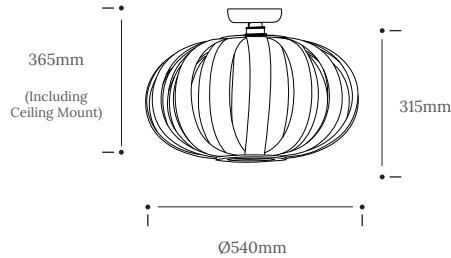

Urchin Flush Ceiling Light

Warm light gathers between strips of wood. Flexed to the brink then fixed into an organic sphere inspired by sandcombed shells, our Urchin Lighting Range brings atmosphere in abundance.

32 taut curves fused together with laser cut birch plates, carefully manipulated to conceal the bulb. Sustainable ash, oak or walnut sees light escape through the seams, creating pools of brightness in the dark.

Soften your space. Create clusters. Draw the eye.

The Urchin Lighting Range is also available as a wall light.

Product Type : Flush Ceiling Light	SKU	Wood types	Dimensions L x W x H (mm)		Weight (kg)	
			Unboxed	Boxed	Unboxed	Boxed
Urchin Small Flush Ceiling Light	TR-URCN-FL-A-SML	Ash	Ø365 x 210	470 x 465 x 325	0.4	2.05
	TR-URCN-FL-O-SML	Oak				
	TR-URCN-FL-W-SML	Walnut				
Urchin Flush Ceiling Light	TR-URCN-FL-A	Ash	Ø540 x 315	615 x 615 x 390	0.9	3.95
	TR-URCN-FL-O	Oak				
	TR-URCN-FL-W	Walnut				
Materials	Ash	Oak	Walnut	Other materials Birch ply hanging disk		
Finish	Non-toxic, hard wearing water based varnish - satin					
Ceiling kit options	Brushed steel rose and bulb holder	Ceiling kit	Flex		Reccomended light bulb	
		Ceiling rose: Ø100mm	-		Max 25W LED	
		E27 (240v)	-			
Care information	Dusting your light regularly and with a light feather duster should keep your light looking clean, otherwise wipe with a damp cloth and remove any moisture with a dry cloth. Gentle furniture polishes can also be used.					
Additional information	Installation instructions included.					

Tom Raffield Ltd, F3 Church View Business Park, Bickland Water Rd, Falmouth TR11 4FZ, UK
tomraffield.com contact@tomraffield.com +44 (0) 1326 722725 #tomraffield @tomraffield

Due to the character of handcrafted natural products, all dimensions are approximate. Wood colour may slightly vary.
All products, prices and leadtimes are correct at time of print and are subject to change without notice.