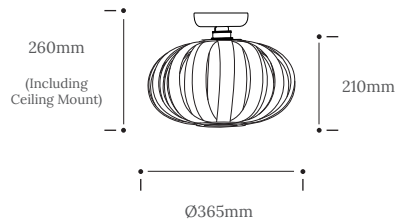

URCHIN FLUSH CEILING LIGHT

Product Specification

Tom Raffield

Urchin Small Flush Ceiling Light