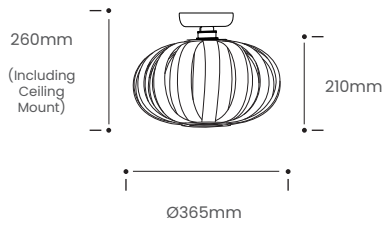

URCHIN FLUSH CEILING LIGHT

Tom Raffield

Product Specification

Urchin Small Flush Ceiling Light