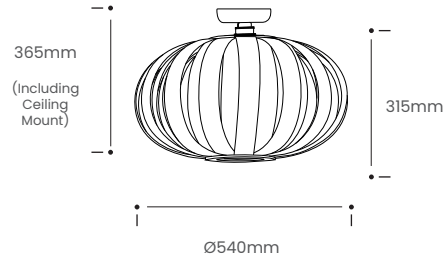

Urchin Flush Ceiling Light

Warm light gathers between strips of wood. Flexed to the brink then fixed into an organic sphere inspired by sandcombed shells, our Urchin Lighting Range brings atmosphere in abundance.

32 taut curves fused together with laser cut birch plates, carefully manipulated to conceal the bulb. Sustainable ash, oak or walnut sees light escape through the seams, creating pools of brightness in the dark.

Soften your space. Create clusters. Draw the eye.

The Urchin Lighting Range is also available as a wall light.

Product Type : Flush Ceiling Light	SKU	Wood types	Dimensions L x W x H (mm)		Weight (kg)	
			Unboxed	Boxed	Unboxed	Boxed
Urchin Small Flush Ceiling Light	TR-URCN-FL-A-SML	Ash	Ø365 x 210	470 x 465 x 325	0.4	2.05
	TR-URCN-FL-O-SML	Oak				
	TR-URCN-FL-W-SML	Walnut				
Urchin Flush Ceiling Light	TR-URCN-FL-A	Ash	Ø540 x 315	615 x 615 x 390	0.9	3.95
	TR-URCN-FL-O	Oak				
	TR-URCN-FL-W	Walnut				
Materials	Ash	Oak	Walnut	Other materials Birch ply hanging disk		
Finish	Non-toxic, hard wearing water based varnish - satin					
Ceiling kit options	Brushed steel rose and bulb holder	Ceiling kit	Flex		Recommended light bulb	
		Ceiling rose: Ø100mm E27 (240v)	-		Max 25W LED	
Care information	Dusting your light regularly and with a light feather duster should keep your light looking clean, otherwise wipe with a damp cloth and remove any moisture with a dry cloth. Gentle furniture polishes can also be used.					
Additional information	Installation instructions included.					

Tom Raffield Ltd, F3 Church View Business Park, Bickland Water Rd, Falmouth TR11 4FZ, UK

tomraffield.com contact@tomraffield.com +44 (0) 1326 722725 #tomraffield @tomraffield

Due to the character of handcrafted natural products, all dimensions are approximate. Wood colour may slightly vary.

All products, prices and leadtimes are correct at time of print and are subject to change without notice.