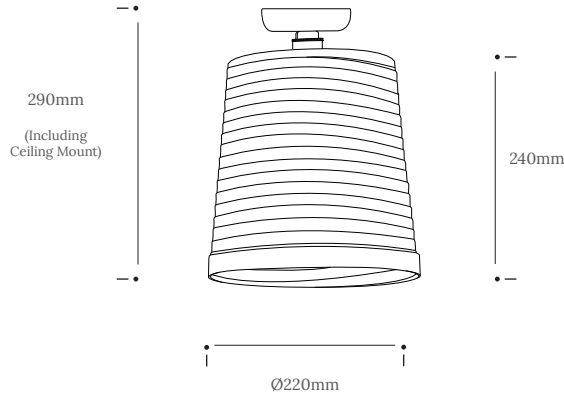

# HELIX FLUSH CEILING LIGHT

Product Specification

# Tom Raffield

Helix Flush Ceiling Light

An infinite stretch of wood, skilfully coiled into a sleek curve, gives our Helix Lighting Range a minimalist effortless look.

Utilitarian style meets Scandinavian simplicity. Through hours of careful wrapping, the elongated Helix Flush Ceiling Light proudly takes shape. Producing great directional task lighting, the Helix flush fitting light shines bright in an array of modern settings including compact bedrooms and low-ceiling hallways that call out for an elegant yet minimal finishing touch.

Highlight. Spotlight. Accentuate, your way.

Product Type : Flush Ceiling Light	SKU	Wood types	Dimensions L x W x H (mm)		Weight (kg)	
			Unboxed	Boxed	Unboxed	Boxed
Helix Flush Ceiling Light	TR-HLX-FL-A	Ash	Ø220 x 240 Ø220 x 290 with mount	265 x 265 x 265	0.4	2.05
	TR-HLX-FL-O	Oak				
	TR-HLX-FL-W	Walnut				
Materials	Ash 	Oak 	Walnut 	Other materials Birch ply hanging disk 		
Finish	Non-toxic, hard wearing water based varnish - satin					
Ceiling kit options	Brushed steel rose and bulb holder 	Ceiling kit	Flex		Reccomended light bulb	
		Ceiling rose: Ø100mm	-		Max 25W LED	
		E27 (240v)	-			
Care information	Dusting your light regularly and with a light feather duster should keep your light looking clean, otherwise wipe with a damp cloth and remove any moisture with a dry cloth. Gentle furniture polishes can also be used.					
Additional information	Installation instructions included.					