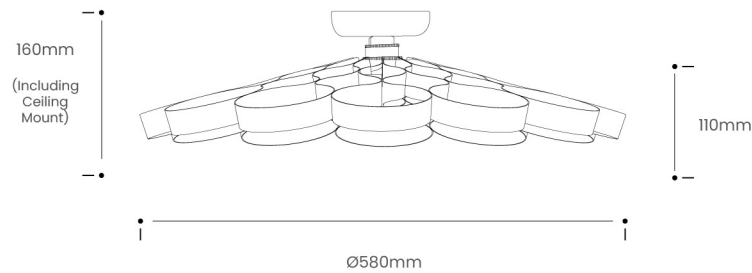

## Product Specification

Arame Flush Ceiling Light

Switched on or off, the eye catching, organic form of the Arame Small Flush Ceiling Light creates an extraordinary spectacle in your space. With a shallow silhouette made up of twelve oscillating ash or walnut timber petals, the Arame's steam bent core produces a diffused golden glow when illuminated. Perfect for interiors with low ceilings and bedroom or living spaces calling out for a feature lighting piece.

Product Type : Flush Ceiling Light	SKU	Wood types	Dimensions L x W x H (mm)		Weight (kg)	
			Unboxed	Boxed	Unboxed	Boxed
Arame Small Flush Ceiling Light	TR-ARAM-FL-A-SML	Ash	Ø580 x 110 Ø580 x 160 with mount	610 x 610 x 390	0.2	2.6
	TR-ARAM-FL-W-SML	Walnut				
Materials	Ash 	Walnut 	Other materials Birch ply frame 			
Finish	Non-toxic, hard wearing water based varnish - satin					
Ceiling kit options	Brushed steel rose and bulb holder 	Ceiling kit	Flex		Recommended light bulb	
		Ceiling rose: Ø100mm E27 (240v)	-		Max 25W LED	
Care information	Dusting your light regularly and with a light feather duster should keep your light looking clean, otherwise wipe with a damp cloth and remove any moisture with a dry cloth. Gentle furniture polishes can also be used.					
Additional information	Installation instructions included.					