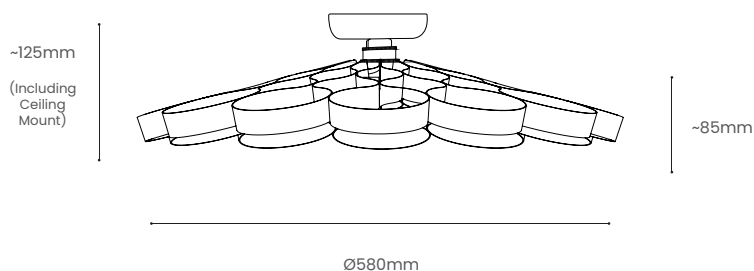

## Product Specification

Arame Flush Ceiling Light

Switched on or off, the eye catching, organic form of the Arame Small Flush Ceiling Light creates an extraordinary spectacle in your space. With a shallow silhouette made up of twelve oscillating ash or walnut timber petals, the Arame's steam bent core produces a diffused golden glow when illuminated. Perfect for interiors with low ceilings and bedroom or living spaces calling out for a feature lighting piece.

Product Type : Flush Ceiling Light	SKU	Wood types	Dimensions L x W x H (mm)		Weight (kg)	
			Unboxed	Boxed	Unboxed	Boxed
Arame Small Flush Ceiling Light	TR-ARAM-FL-A-SML	Ash	Ø580 x ~85 Ø580 x ~125 with mount	610 x 610 x 390	0.2	2.6
	TR-ARAM-FL-W-SML	Walnut				
Materials	Ash 	Walnut 	Other materials			
			Birch ply frame 			
Finish	Non-toxic, hard wearing water based varnish - satin					
Ceiling kit options	Brushed steel rose and bulb holder 	Ceiling kit	Flex		Recommended light bulb	
		Ceiling rose: Ø100mm E27 (240v)	-		Max 25W LED	
Care information	Dusting your light regularly and with a light feather duster should keep your light looking clean, otherwise wipe with a damp cloth and remove any moisture with a dry cloth. Gentle furniture polishes can also be used.					
Additional information	Installation instructions included.					