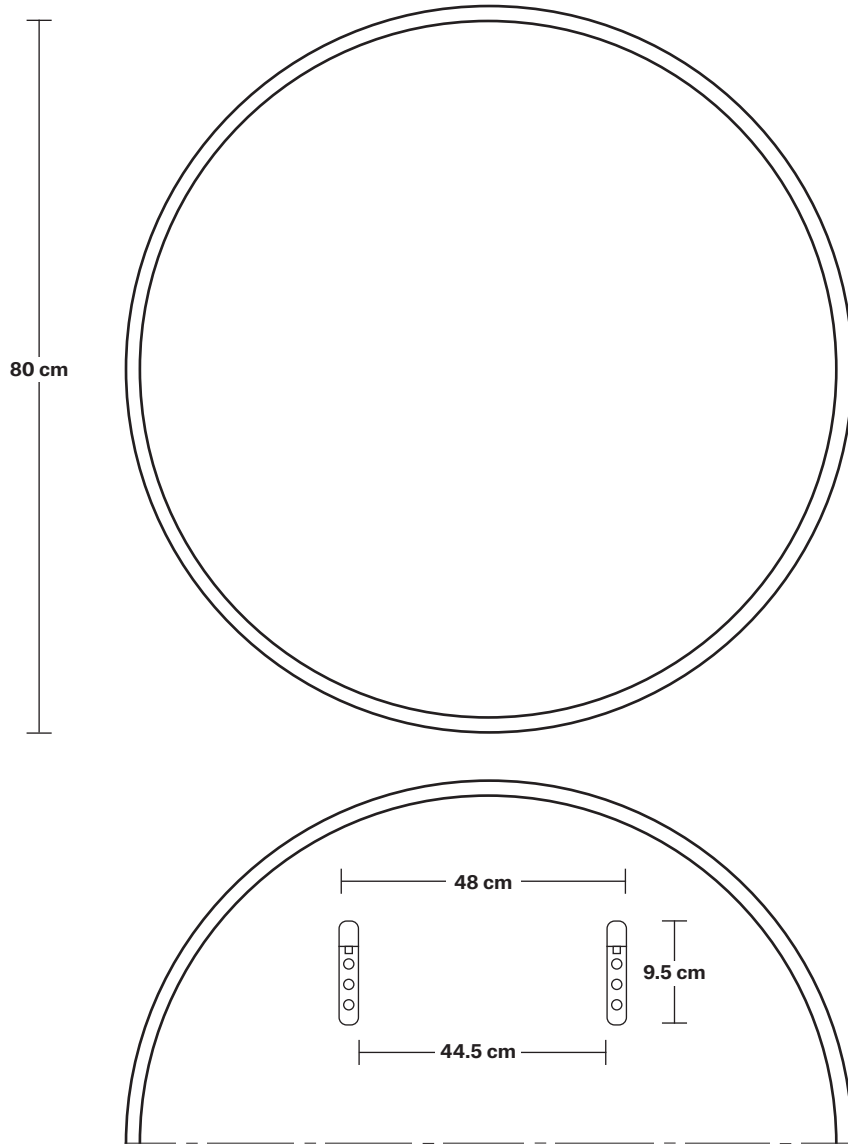

# Urban Round Wall Mirror - 31 Inch

Product Code: UR-R-WM31

H: 80 cm x W: 80 cm x D: 1.9 cm

## SPECIFICATIONS

Our products are hand finished to ensure an authentic vintage look and therefore they may vary slightly from those shown in the images.

**Weight:** 11.1 kg

## DIMENSIONS

Height: 80 cm / 31.4"

Width: 80 cm / 31.4"

Depth: 1.9 cm / 0.7"

# Urban Round Wall Mirror - 31 Inch

---

Urban Round Wall Mirror - 31 inch - Brass Frame	<b>UR-R-WM31-B</b>
Urban Round Wall Mirror - 31 inch - Pewter Frame	<b>UR-R-WM31-P</b>
Urban Round Wall Mirror - 31 inch - Copper Frame	<b>UR-R-WM31-C</b>