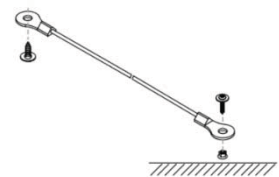

*Used individually, each USB port can deliver up to 18 watts. Used simultaneously, 15 watts is shared across both ports.

- Intelligent two-color indicator to show wireless charging status.
- Powered by 12VDC adaptor with interchangeable tips and 1.5m DC cable.
- Security bracket to retain power cable and allow fixing furniture.
- Fixing point for optional lanyard.

SPECIFICATION

DIMENSIONS

Width: 7.68"(195mm), Height: 3.54"(90mm), Depth: 0.56"(14.35mm)

SECURITY OPTIONS

A – Adhesive Pad(Included)

B – Bracket(Included)

C – Lanyard(Included)

CERTIFICATIONS