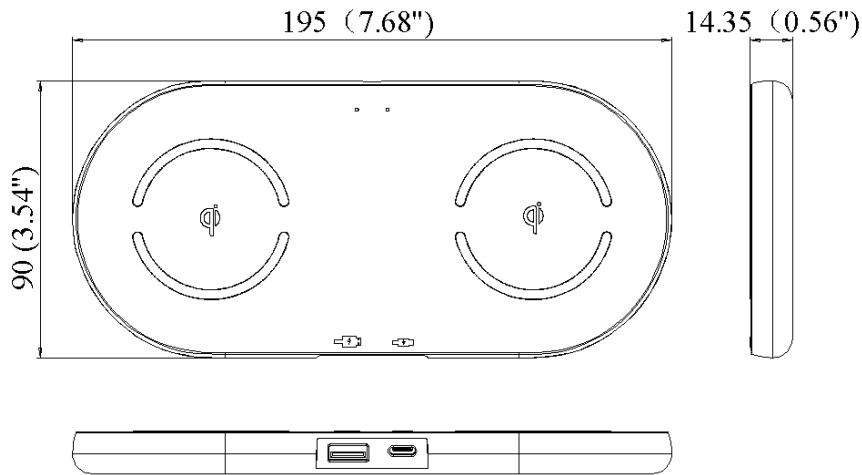

FEATURES

- Qi Certified for safe and reliable wireless charging.
- For fast charging, each Qi wireless charging pad can charge up to 10 watts (total 20 watts if both used).
- USB Type A and USB Type C for charging non-Qi devices and tablets, can deliver another 18 watts.
- Simple installation, only requires access to a single mains socket for the power supply.
- Anti-theft/ anti-tamper security options are provided: fixing bracket with cable clamp, lanyard and adhesive pad.

SPECIFICATIONS

- Dual, simultaneous, 10 watts wireless charging (20 watts total).
- Qi Certified to WPC Qi Version 1.2.4.
- USB Type A and USB Type C smart charging.
 - USB Type A conforms to Qualcomm Quick Charge 3.0 up to 18 watts.
 - USB Type C conforms to USB Power Delivery 3.0 up to 18 watts.

*Used individually, each USB port can deliver up to 18 watts. Used simultaneously, 15 watts is shared across both ports.

- Intelligent two-color indicator to show wireless charging status.
- Powered by 12VDC adaptor with interchangeable tips and 1.5m DC cable.
- Security bracket to retain power cable and allow fixing furniture.
- Fixing point for optional lanyard.

SPECIFICATION

DIMENSIONS

Width: 7.68"(195mm), Height: 3.54"(90mm), Depth: 0.56"(14.35mm)

SECURITY OPTIONS

A – Adhesive Pad(Included)

B – Bracket(Included)

C – Lanyard(Included)

CERTIFICATIONS