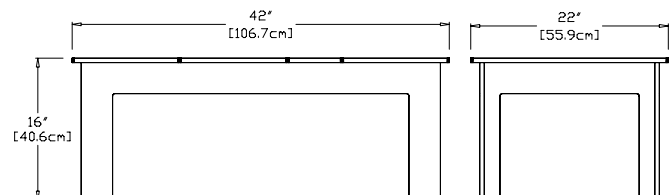

cocktail table (rectangle 42)

SKU: LC-CTRT42-(color code)

dimensions:
width: 42" (106.7cm)
depth: 22" (55.9cm)
height: 16" (40.6cm)

weight:
30 lbs (13.6kg)

collection:
lollygagger

240
reclaimed
milk jugs

shipping dimensions: 18.5" × 4.5" × 49"
shipping weight: 38 lbs (17.2kg)