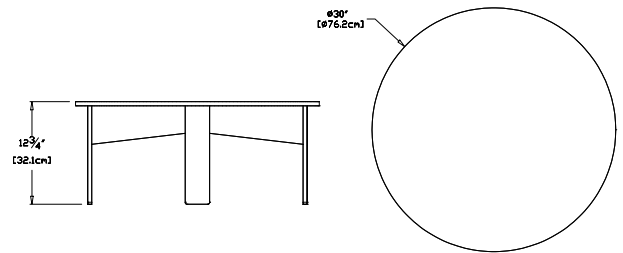

## cocktail table (round)

**SKU:** LC-CTRD-(color code)

**dimensions:**  
width: 30" (76.2cm)  
depth: 30" (76.2cm)  
height: 12.75" (32.1cm)

**weight:**  
19 lbs (8.6kg)

**collection:**  
lollygagger

 **152**  
reclaimed  
milk jugs

**shipping dimensions:** 37" × 4" × 30"  
**shipping weight:** 30 lbs (13.6kg)

## cocktail table (rectangle)

**SKU:** LC-CTRT-(color code)

**dimensions:**  
width: 32" (81.3cm)  
depth: 18" (45.7cm)  
height: 12" (30.6cm)

**weight:**  
19 lbs (8.6kg)

**collection:**  
lollygagger

 **152**  
reclaimed  
milk jugs

**shipping dimensions:** 36" × 12" × 4"  
**shipping weight:** 21.5 lbs (9.8kg)