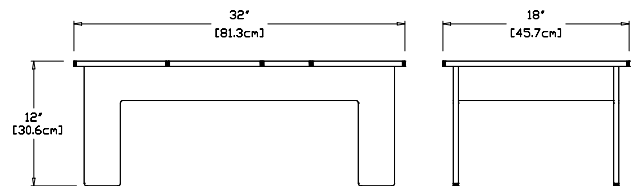

## cocktail table (round)

**SKU:** LC-CTRD-(color code)

**dimensions:**  
width: 30" (76.2cm)  
depth: 30" (76.2cm)  
height: 12.75" (32.1cm)

**weight:**  
19 lbs (8.6kg)

**collection:**  
lollygagger

 **152**  
reclaimed  
milk jugs

**shipping dimensions:** 37" × 4" × 30"  
**shipping weight:** 30 lbs (13.6kg)

## cocktail table (rectangle)

**SKU:** LC-CTRT-(color code)

**dimensions:**  
width: 32" (81.3cm)  
depth: 18" (45.7cm)  
height: 12" (30.6cm)

**weight:**  
19 lbs (8.6kg)

**collection:**  
lollygagger

 **152**  
reclaimed  
milk jugs

**shipping dimensions:** 36" × 12" × 4"  
**shipping weight:** 21.5 lbs (9.8kg)